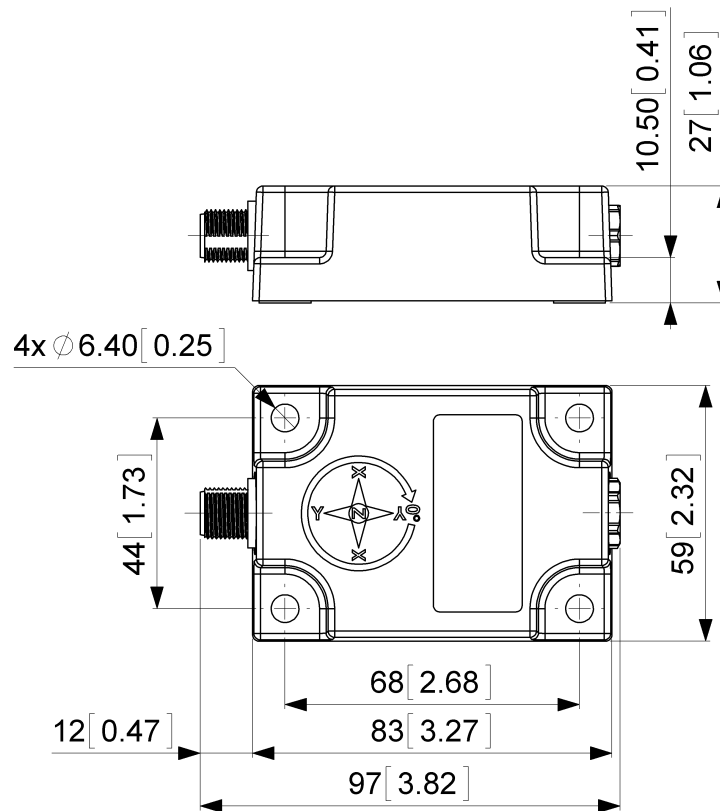

Interface

Interface	Analog Current 4 - 20 mA + RS232
Teach In	Zero Positioning, Inverse Direction, Elevation Range Programming
Settling Time	125 ms
Output Type	Current 4 - 20 mA
Max Load Resistance	270 Ω @ 10 V DC (500 Ω @ 15 V DC)
Transmission Rate	RS232: min. 1200 Baud; max. 115200 Baud
Default Transmission Rate	RS232: 9600 Baud
Linearity	± 0.02%

POSITAL

FRABA

Electrical Connection

Connection Type	Connector M12
Connector	M12, Male, 8 pin, a coded

Product Life Cycle

Product Life Cycle	Established
--------------------	-------------

POSITAL

FRABA

Connection Plan

SIGNAL	PIN NUMBER
Power Supply	1
GND	4
Z-Axis, Current Output	5
Set1	6
Set2	8
RxD	2
TxD	3
Not Connected	7

Dimensional Drawing

[2D Drawing](#)

Accessories

Cable/Connectors

- 5m PUR Cable, 8pin, A-Coded, f
- 2m PUR Cable, 8pin, A-Coded, f
- 10m PUR Cable, 8pin, A-Coded, f
- 5m PUR Cable, 8pin, A-Coded, f
- 10m PUR Cable, 8pin, A-Coded, f
- 2m PUR Cable, 8pin, A-Coded, f
- 10m PUR Cable, 8pin, A-Coded, f
- M12, 8pin A-Coded, Female
- More

Contact

POSITAL

FRABA

POSITAL
Contact Us

All dimension in [inch] mm. This drawing and the information contained is for general presentation purposes only. Please refer to the "Download" section for detailed technical drawings. © FRABA B.V., All rights reserved. We do not assume responsibility for technical inaccuracies or omissions. Specifications are subject to change without notice.