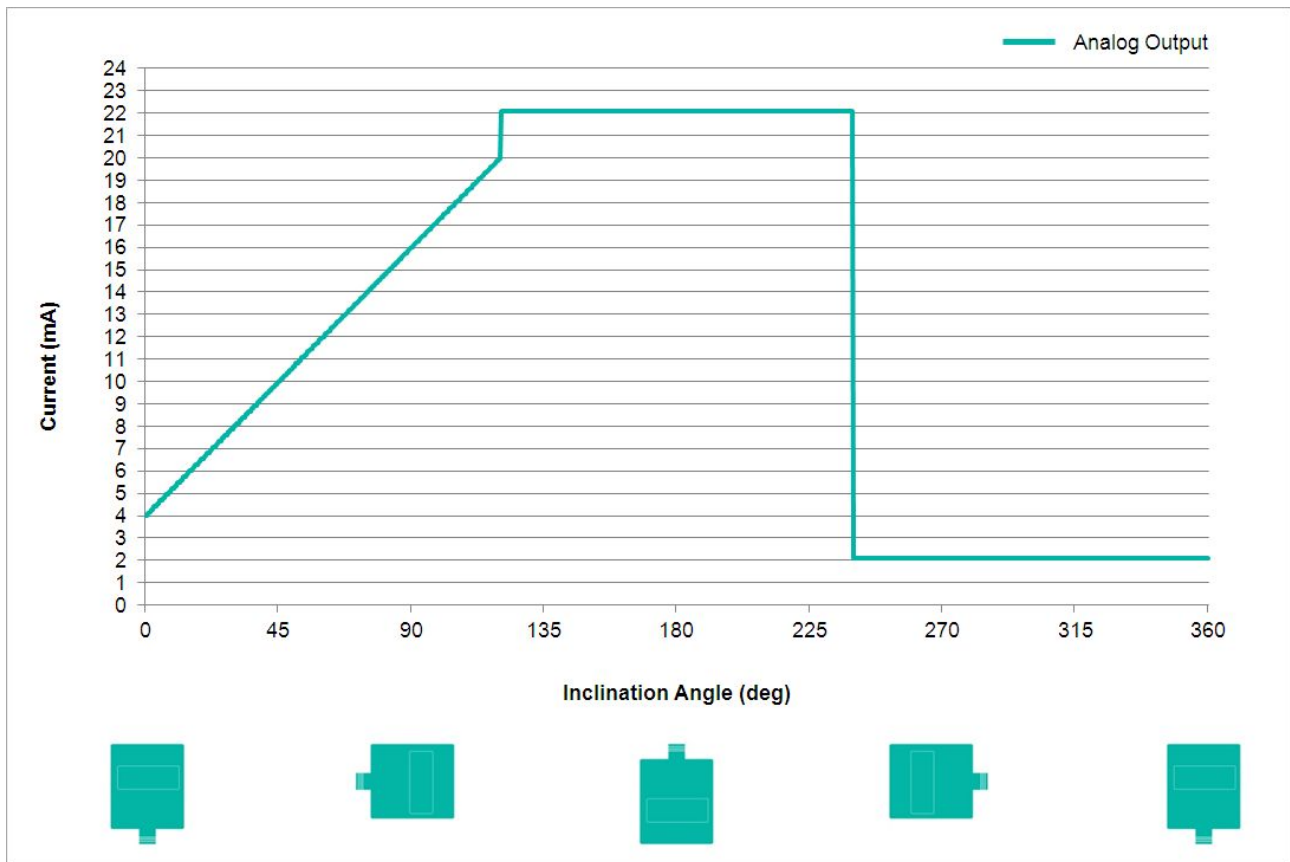

POSITAL

FRABA

Electrical Connection

Connection Type	Connector M12
Connector	M12, Male, 8 pin, a coded

Product Life Cycle

Product Life Cycle	Established