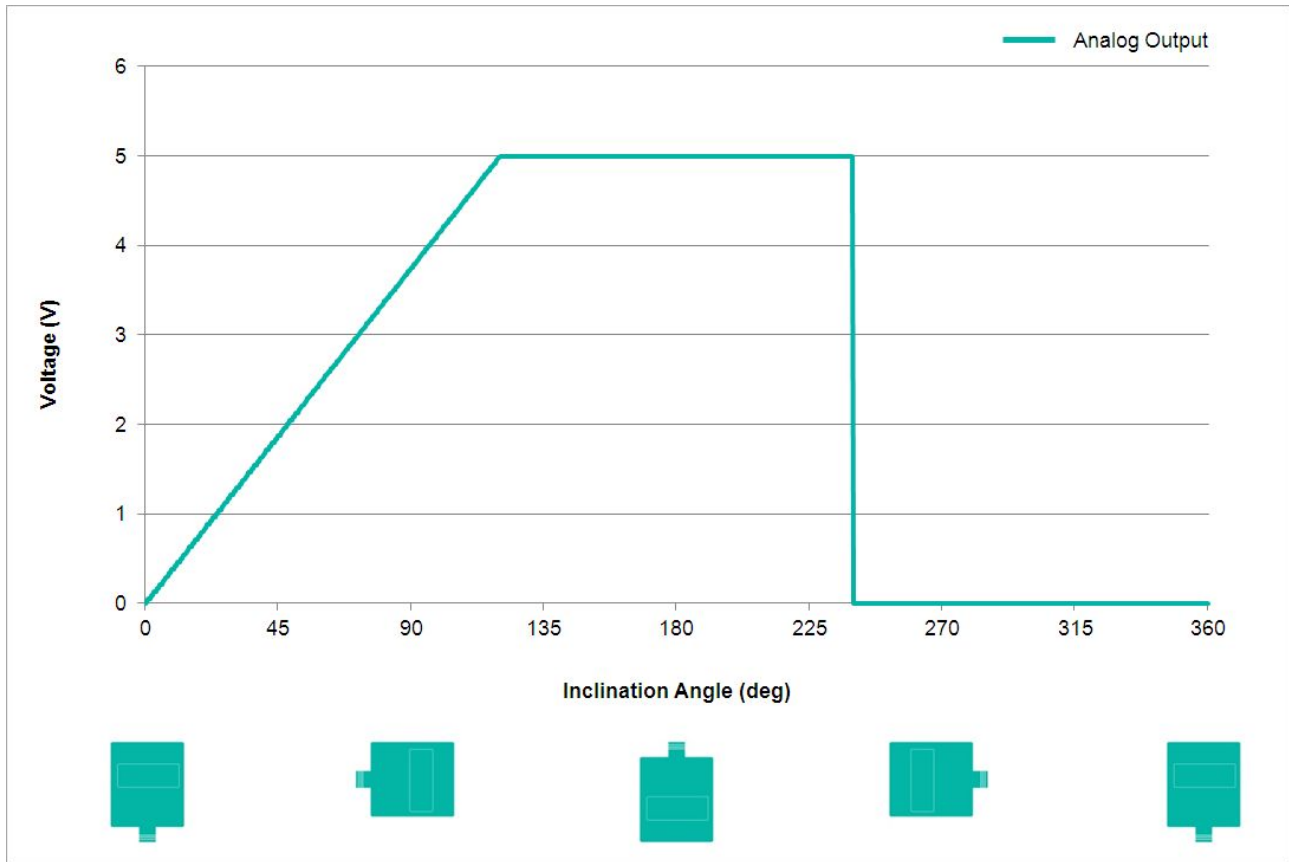

Data Sheet

Printed at 27-09-2017 13:09

POSITAL

FRABA

Mechanical Specifications

Housing Material	Fibre-Reinforced PBT (Polybutylene Terephthalate)
Potting Material	PUR (Polyurethane)
Weight	240 g (0.53 lb)

Certificates / Lifetime

MTTF	400 years @ 40 °C
Certificates	CE

Interface

Interface	Analog Voltage 0-5 V + RS232
Teach In	Zero Positioning, Inverse Direction, Elevation Range Programming
Settling Time	125 ms
Output Type	Voltage 0 - 5 V
Min Load Resistance	5 kΩ
Transmission Rate	RS232: min. 1200 Baud; max. 115200 Baud
Default Transmission Rate	RS232: 9600 Baud
Linearity	± 0.02%

POSITAL

FRABA

Electrical Connection

Connection Type	Cable 2 m
Cable Length	2 m [79"]
Wire Cross Section	0.14 mm ² / AWG 26
Material / Type	PVC
Cable Diameter	6 mm (0.24 in)
Minimum Bend Radius	46 mm (1.81") fixed, 61 mm (2.4") flexing