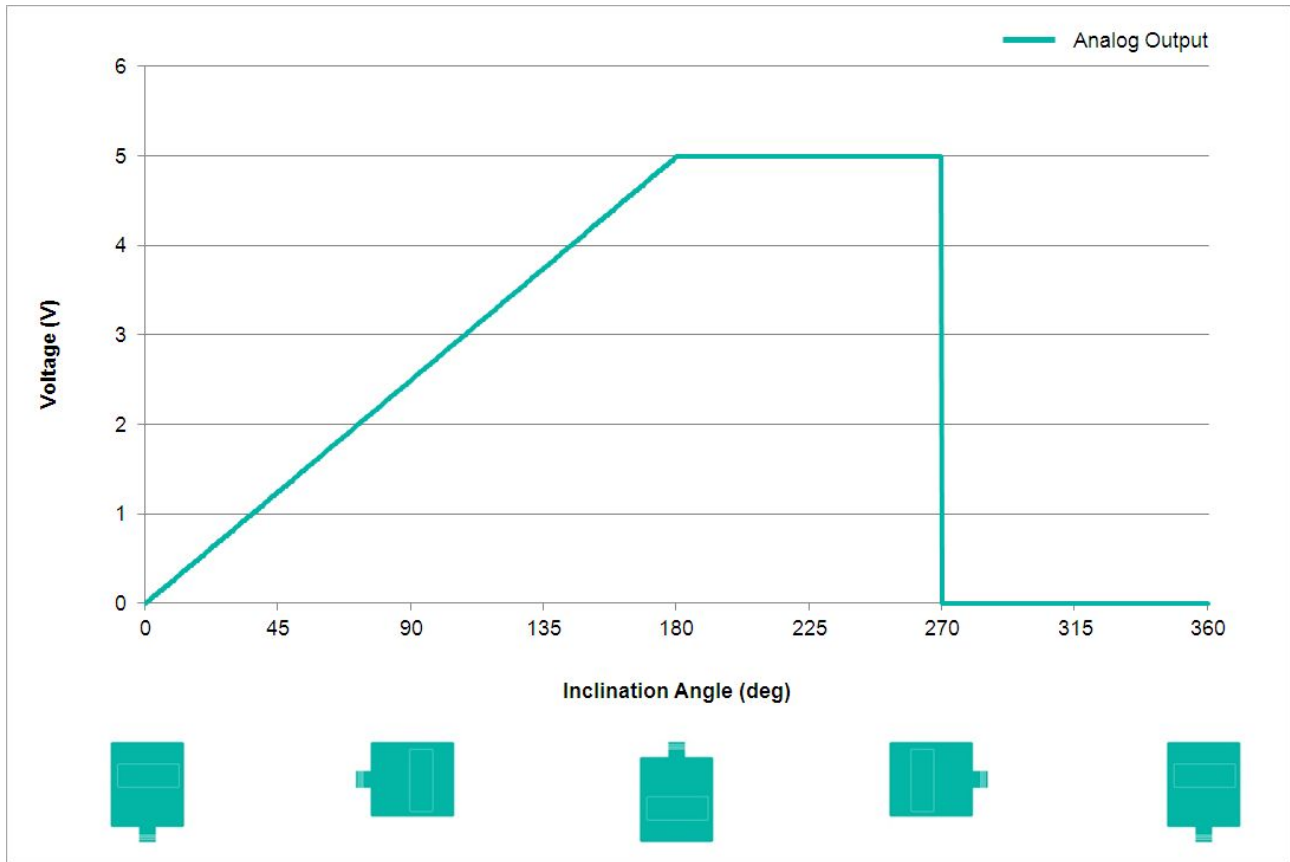

POSITAL

FRABA

Electrical Connection

Connection Type	Connector M12
Connector	M12, Male, 8 pin, a coded

Product Life Cycle

Product Life Cycle	Established