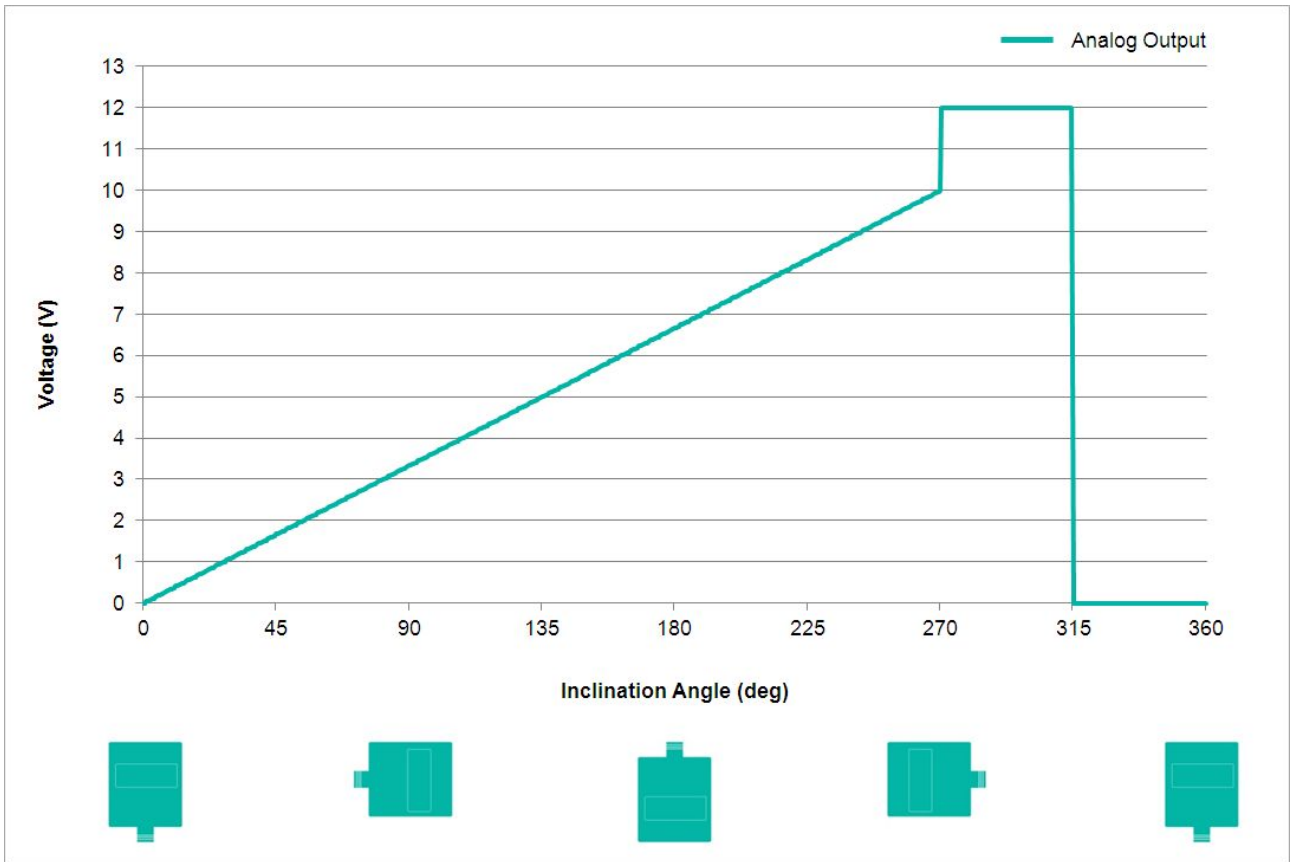

TILTIX Inclinometer

ACS-270-1-SV20-VE2-5W

POSITAL
FRABA

General Specifications

Application	1-Axis Position Monitoring and Leveling
Measurement Range	270°
Absolute Accuracy	0.10°
Resolution	0.01°

Electrical Specifications

Data Sheet

Printed at 27-09-2017 13:09

POSITAL

FRABA

Mechanical Specifications

Housing Material	Fibre-Reinforced PBT (Polybutylene Terephthalate)
Potting Material	PUR (Polyurethane)
Weight	450 g (0.99 lb)

Certificates / Lifetime

MTTF	400 years @ 40 °C
Certificates	CE

Interface

Interface	Analog Voltage 0-10 V + RS232
Teach In	Zero Positioning, Inverse Direction, Elevation Range Programming
Settling Time	125 ms
Output Type	Voltage 0 - 10 V
Min Load Resistance	5 kΩ
Transmission Rate	RS232: min. 1200 Baud; max. 115200 Baud
Default Transmission Rate	RS232: 9600 Baud
Linearity	± 0.02%

POSITAL

FRABA

Electrical Connection

Connection Type	Cable 5 m
Cable Length	5 m [197"]
Wire Cross Section	0.14 mm ² / AWG 26
Material / Type	PVC
Cable Diameter	6 mm (0.24 in)
Minimum Bend Radius	46 mm (1.81") fixed, 61 mm (2.4") flexing