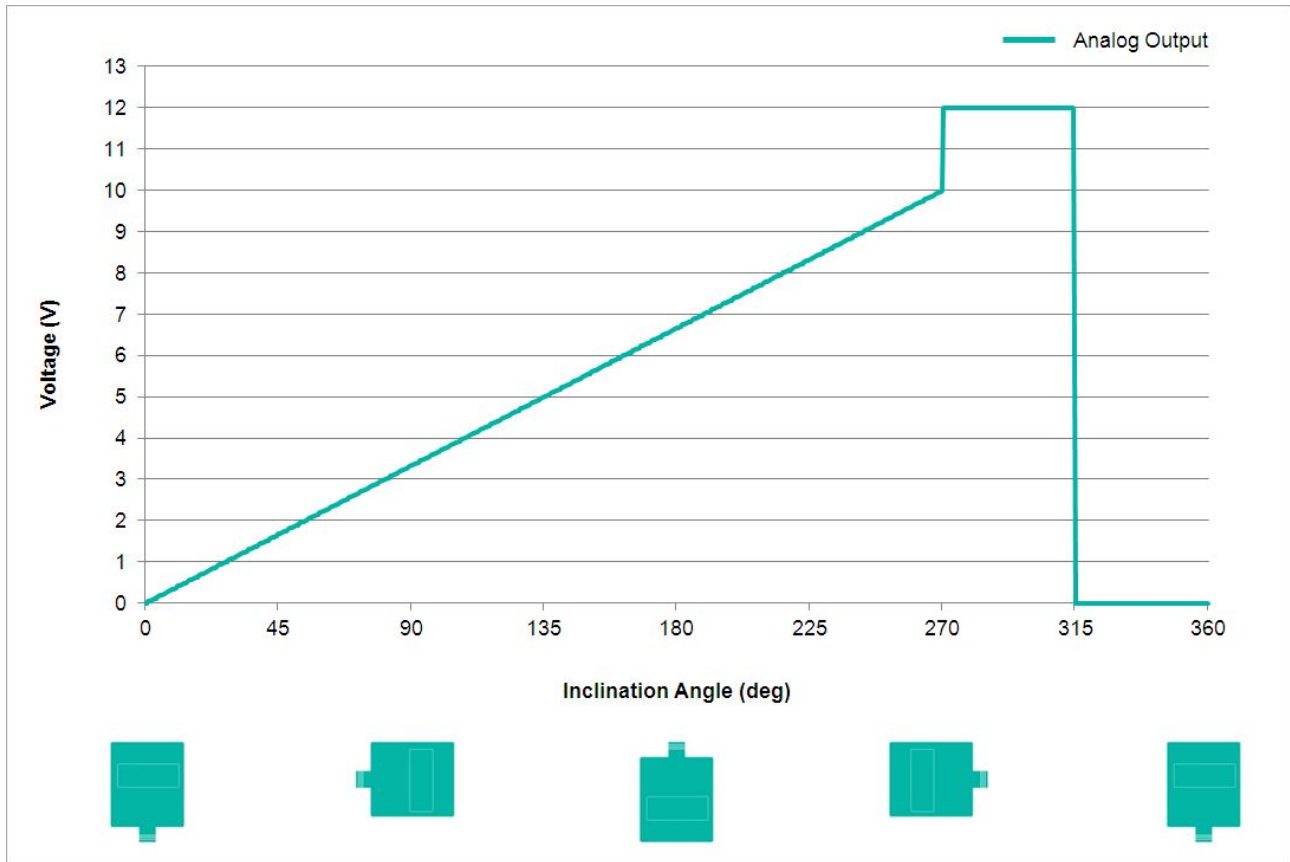

TILTIX Inclinometer

ACS-270-1-SV20-VE2-CW

POSITAL
FRABA

General Specifications

Application	1-Axis Position Monitoring and Leveling
Measurement Range	270°
Absolute Accuracy	0.10°
Resolution	0.01°

Electrical Specifications

Data Sheet

Printed at 27-09-2017 13:09

POSITAL

FRABA

Mechanical Specifications

Housing Material	Fibre-Reinforced PBT (Polybutylene Terephthalate)
Potting Material	PUR (Polyurethane)
Weight	170 g (0.37 lb)

Certificates / Lifetime

MTTF	400 years @ 40 °C
Certificates	CE

Interface

Interface	Analog Voltage 0-10 V + RS232
Teach In	Zero Positioning, Inverse Direction, Elevation Range Programming
Settling Time	125 ms
Output Type	Voltage 0 - 10 V
Min Load Resistance	5 kΩ
Transmission Rate	RS232: min. 1200 Baud; max. 115200 Baud
Default Transmission Rate	RS232: 9600 Baud
Linearity	± 0.02%

POSITAL

FRABA

Electrical Connection

Connection Type	Cable 1 m
Cable Length	1 m [39"]
Wire Cross Section	0.14 mm ² / AWG 26
Material / Type	PVC
Cable Diameter	6 mm (0.24 in)
Minimum Bend Radius	46 mm (1.81") fixed, 61 mm (2.4") flexing