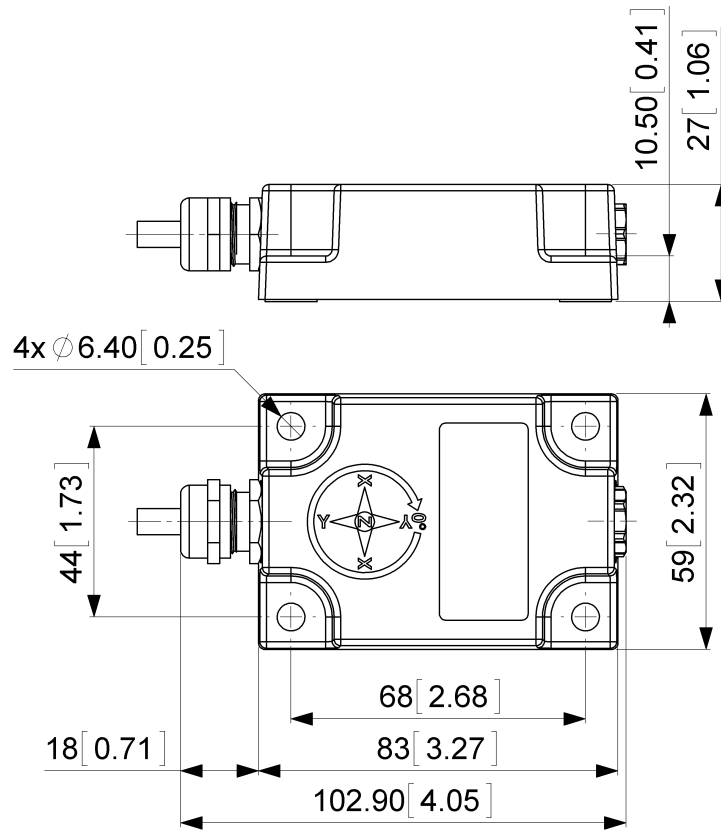

### Electrical Connection

Connection Type	Cable 1 m
Cable Length	1 m [39"]
Wire Cross Section	0.34 mm <sup>2</sup> / AWG 22
Material / Type	PUR / PU
Cable Diameter	7.5 mm (0.30 in)
Minimum Bend Radius	56 mm (2.2") fixed, 75 mm (3") flexing

## Dimensional Drawing

[2D Drawing](#)

**Accessories**

**Contact**

POSITAL  
Contact Us

All dimension in [inch] mm. This drawing and the information contained is for general presentation purposes only. Please refer to the "Download" section for detailed technical drawings. © FRABA B.V., All rights reserved. We do not assume responsibility for technical