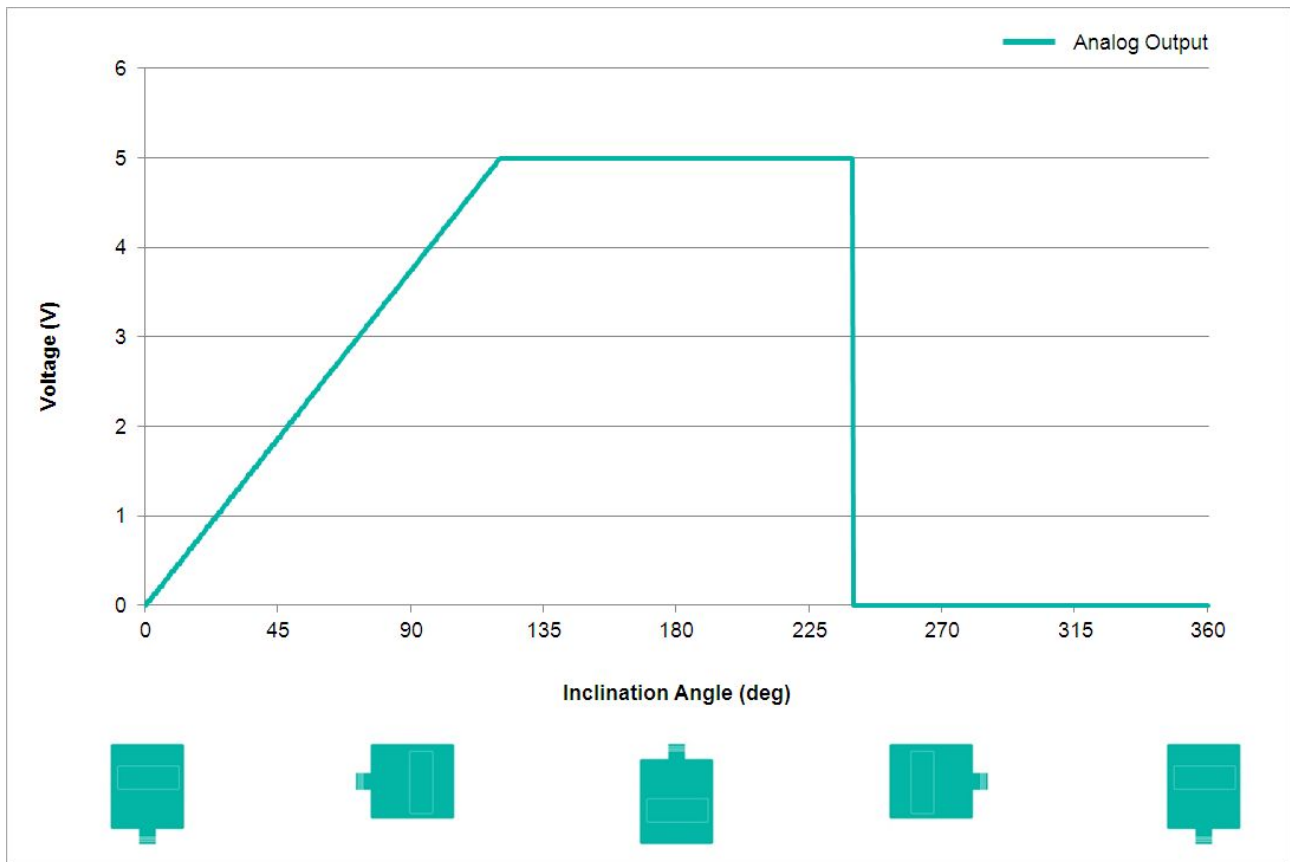

POSITAL

FRABA

Electrical Connection

Connection Type	Connector M12
Connector	M12, Male, 8 pin, a coded

Product Life Cycle

Product Life Cycle	Established