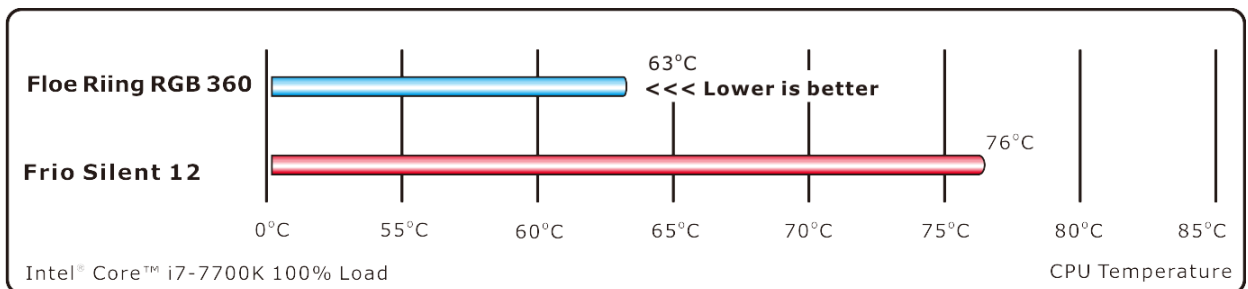

Floe Riing RGB 360 TT Premium Edition

• Detailed Features :

- Digital control addressable LEDs ring on water block and fans
- 16.8 million color RGB spectrum
- High performance copper base plate accelerates the heat conductivity.
- High static pressure design for radiator cooling
- High reliability low profile pump provides quick liquid circulation.
- Low evaporation tube decreases the loss of coolant effectively.
- 360mm radiator maximizes the surface for best cooling power.
- Universal Socket Compatibility

RGB Spectrum Mode:

A gorgeous and seamless transition through the entire range of 16.8 million RGB colors

Ripple Mode:

RGB Colors ripple out across the fan

Flow Mode:

RGB or Single color flow in a clockwise direction

Pulse Mode:

A slow fade in and fade out of your color choice

Floe Riing RGB 360 TT Premium Edition

Floe Riing RGB 360

TT Premium Edition

Release the full CPU Horsepower

• Application

• Performance

Tt Thermaltake
COOL ALL YOUR LIFE

Floe Riing RGB 360 TT Premium Edition

P/N: CL-W158-PL12SW-A

Floe Riing RGB 360

TT Premium Edition

Release the full CPU Horsepower

Support
AM4
LGA 2066

 **Thermaltake**
COOL all YOUR LIFE