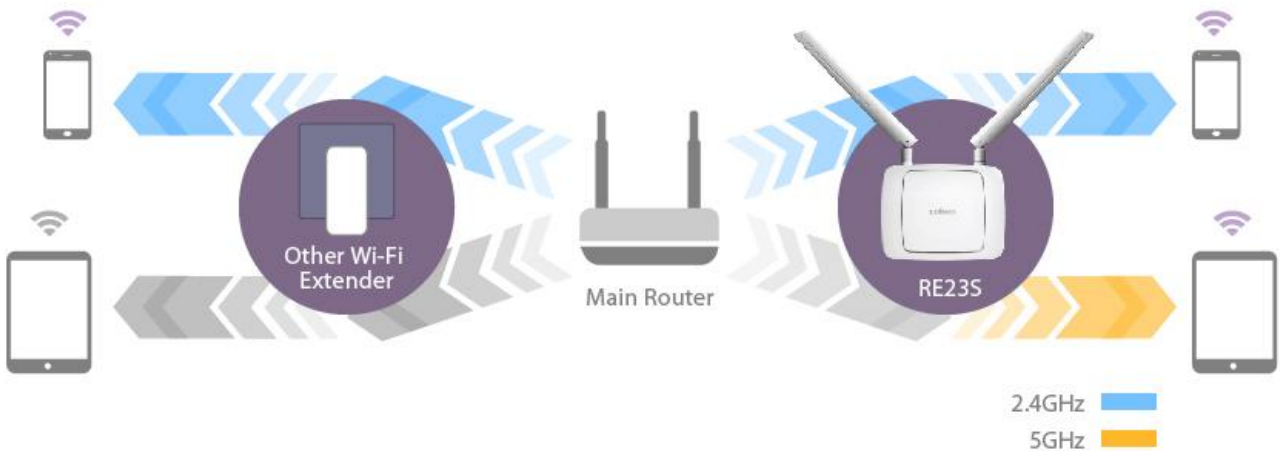

Upgrade Home Wi-Fi to Dual-Band

Can your main router only deliver single-band Wi-Fi? No worries! The Gemini RE23S can provide reliable dual-band connections, allowing you to enjoy disconnect-free and lag-free Wi-Fi on all your devices.