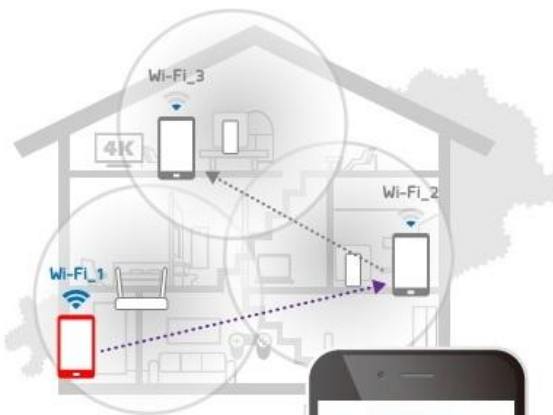

**Gemini RE23S**

**AC2600 Dual-Band Wi-Fi**  
Ideal for 4K streaming and gaming

**Smarter Roaming**  
Smart single network for seamless connection

**MU-MIMO**  
Serves multiple devices simultaneously

**Universal Compatibility**  
Works with any router, zero configuration

**AC2600 Dual-Band Home Roaming Wi-Fi Extender**

Being different to a general range extender network configuration, Gemini RE23S delivers with faster and stronger Wi-Fi coverage for a seamless roaming connection for your home. Gemini RE23S can also optionally create a reliable Wi-Fi access point to enhance your wired home network with Wi-Fi capability.

**Keep One Wi-Fi Name with Seamless Roaming**

Seamless Wi-Fi roaming as you move around your home – no need to setup and connect to different Wi-Fi names entering different rooms – use ONE single Wi-Fi name for the whole home.

**No Roaming Wi-Fi**

Multiple network setup with unstable connection while you move room to room and need to switch Wi-Fi manually.

**Seamless Roaming Wi-Fi**

Features single network (SSID) setup, it automatically detects and switches your device to the best available Wi-Fi signal.