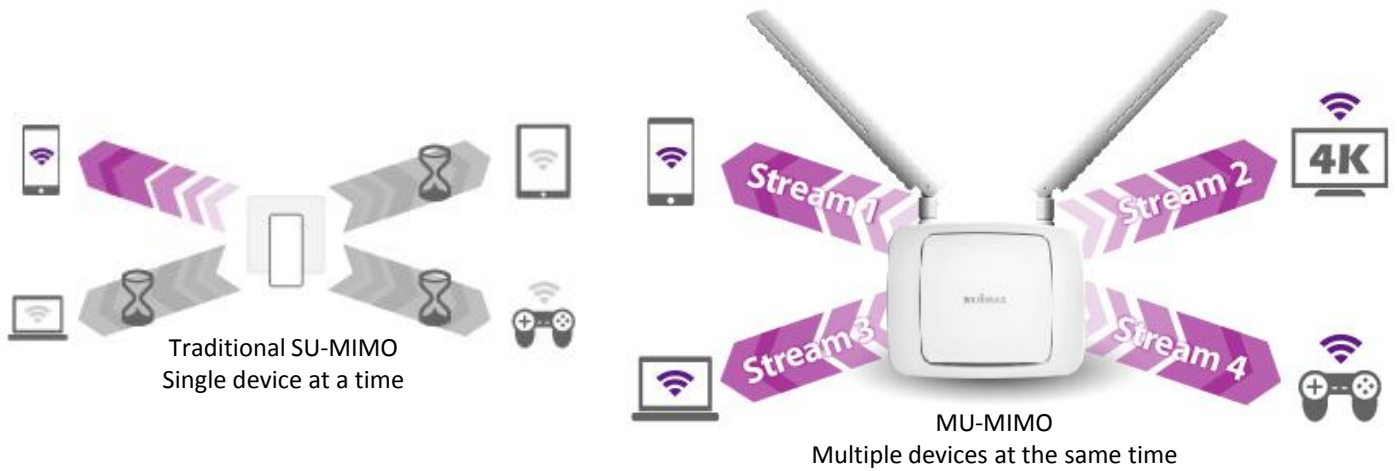

### Upgrade Home Wi-Fi to Dual-Band

Can your main router only deliver single-band Wi-Fi? No worries! The Gemini RE23S can provide reliable dual-band connections, allowing you to enjoy disconnect-free and lag-free Wi-Fi on all your devices.

### Smart iQ Setup

Features user-friendly browser-based iQ Setup for smart, automatic and quick installation. iQ Setup automatically detects the available Wi-Fi networks nearby and helps establish a connection in minutes.

### Enjoy Online Streaming with MU-MIMO

With MU-MIMO (Multiple User - Multiple Input Multiple Output), the Gemini RE23S runs four streams and serves multiple devices simultaneously with the fastest speed and uninterrupted Wi-Fi connectivity.

### Gigabit Wired Performance

The Gemini RE23S's Gigabit Ethernet port enables you to connect a wired device, such as the gaming console or smart TV to build a fast, stable wired connection, making it easy to share files, photos, music, and video across your home network.