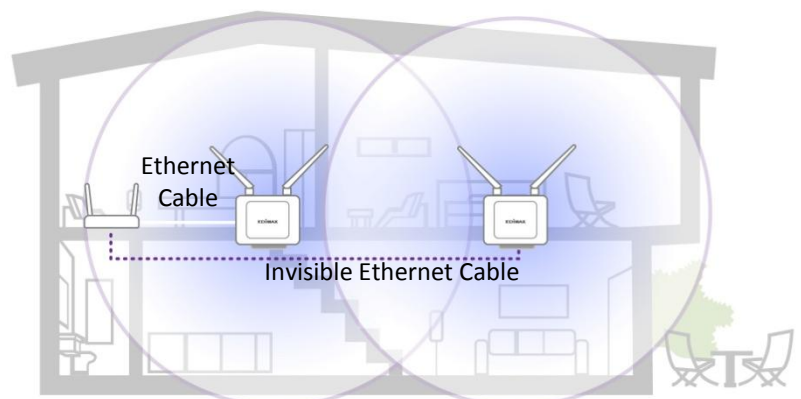

**No Roaming Wi-Fi**

Multiple network setup with unstable connection while you move room to room and need to switch Wi-Fi manually.

**Seamless Roaming Wi-Fi**

Features single network (SSID) setup, it automatically detects and switches your device to the best available Wi-Fi signal.

**Plug and Play in AP-Mode**

Gemini RE23S in AP-Mode is designed to be super easy to configure auto-grouping management. Moreover, additional Gemini RE23S can be easily added to your router to enhance the wired home network with Wi-Fi capability.

### Enjoy Online Streaming with MU-MIMO

With MU-MIMO (Multiple User - Multiple Input Multiple Output), the Gemini RE23S runs four streams and serves multiple devices simultaneously with the fastest speed and uninterrupted Wi-Fi connectivity.