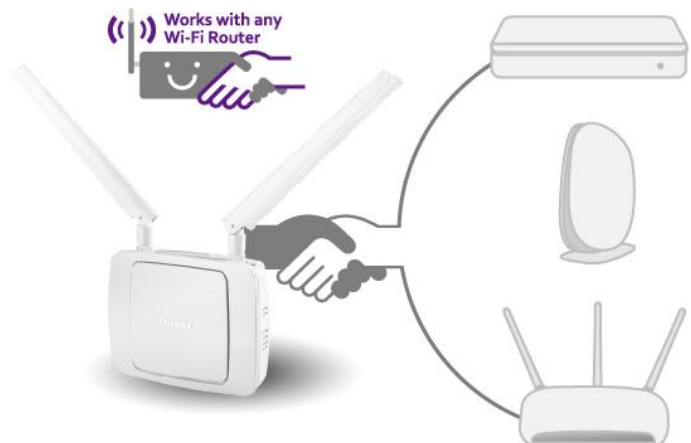

Works with any Wi-Fi Router

Universal compatibility that works with any other router, and easy, web-based iQ Setup for quick and easy installation.