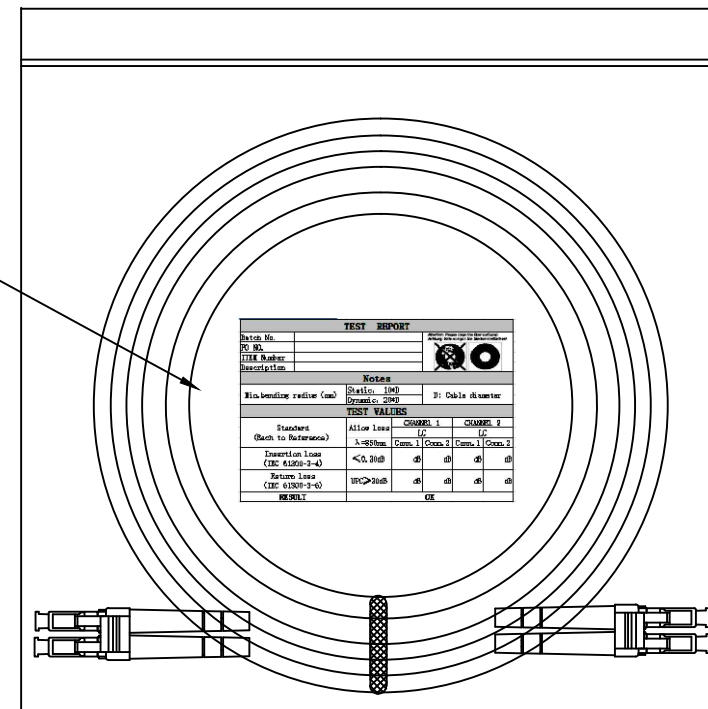

PACKING DRAW

Test report

Chart:

| ITEM NO. | Length | FN. |
|----------|--------|------------|
| 1650928 | 1M | 29212c143 |
| 1650925 | 2M | 29212c143a |
| 1650924 | 3M | 29212c143b |
| | 5M | |
| | 10M | |

Renkforce

| | | | | | | | | |
|--------------|--|-------------------------------|---------------|------|---------|---------|--------|----------|
| CUSTOMER | | ITEM NO. | see the chart | | | | | |
| PRODUCT NAME | LC-LC Duplex Patch Cord OM4 2.0 Erika violet | | | | UNIT | MM | | |
| BY | CHK | NEW | 2021-1-7 | A | DRAWNBY | CHECKBY | APPOBY | DATE |
| | | REVISION RECORD MODIFICATIONS | DATE | REV. | Kerry | Kerry | | 2021-1-7 |