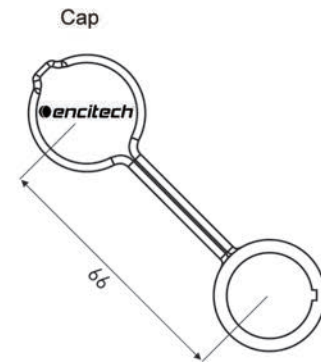

# Waterproof HDMI Adapter

M22-Panel mount Connector  
Front mounting HDMI Adapter

Protection: IP 64 / IP 67  
(Assembled with CAP)

Contacts: 19

Housing: Plastic, Black (PA)

Cap: Elastolan®

Plastic nut: Plastic, Black (PA)

Contact plating: Gold

Kit: Including CAP + nut

Recommended  
Panel Cut out

### Pin Assignment

3		3	[TMDS Data 2-]
1		1	[TMDS Data 2+]
2		2	[TMDS Data 2 Shield]
6		6	[TMDS Data 1-]
4		4	[TMDS Data 1+]
5		5	[TMDS Data 1 Shield]
9		9	[TMDS Data 0-]
7		7	[TMDS Data 0+]
8		8	[TMDS Data 0 Shield]
12		12	[TMDS Clock -]
10		10	[TMDS Clock +]
11		11	[TMDS Clock Shield]
18		18	[+5V Power]
17		17	[Ground]
15		15	[DCC Clock]
16		16	[DCC Data]
19		19	[Hot Plug Detect]
13		13	[CEC]
14		14	[NO FUNCTION]
SHELL		SHELL	[SHELL]