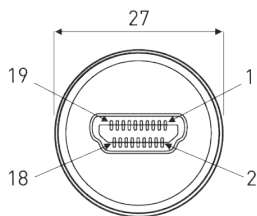

# Waterproof HDMI Adapter

M22-Panel mount Connector  
Front mounting HDMI Adapter

Protection: IP 64 / IP 67  
(Assembled with CAP)

Contacts: 19

Housing: Plastic, Black (PA)

Cap: Elastolan®

Plastic nut: Plastic, Black (PA)

Contact plating: Gold

Kit: Including CAP + nut

Recommended  
Panel Cut out

### Pin Assignment

3		3	[TMDS Data 2-]
1		1	[TMDS Data 2+]
2		2	[TMDS Data 2 Shield]
6		6	[TMDS Data 1-]
4		4	[TMDS Data 1+]
5		5	[TMDS Data 1 Shield]
9		9	[TMDS Data 0-]
7		7	[TMDS Data 0+]
8		8	[TMDS Data 0 Shield]
12		12	[TMDS Clock -]
10		10	[TMDS Clock +]
11		11	[TMDS Clock Shield]
18		18	[+5V Power]
17		17	[Ground]
15		15	[DCC Clock]
16		16	[DCC Data]
19		19	[Hot Plug Detect]
13		13	[CEC]
14		14	[NO FUNCTION]
SHELL		SHELL	[SHELL]