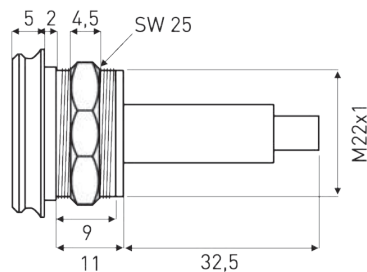

# Waterproof HDMI Adapter

M22-Panel mount Connector  
Front mounting HDMI Adapter

Protection: IP 64 / IP 67  
(Assembled with CAP)

Contacts: 19

Housing: Plastic, Black (PA)

Cap: Elastolan®

Plastic nut: Plastic, Black (PA)

Contact plating: Gold

Kit: Including CAP + nut

Recommended  
Panel Cut out

### Pin Assignment

3		3	[TMDS Data 2-]
1		1	[TMDS Data 2+]
2		2	[TMDS Data 2 Shield]
6		6	[TMDS Data 1-]
4		4	[TMDS Data 1+]
5		5	[TMDS Data 1 Shield]
9		9	[TMDS Data 0-]
7		7	[TMDS Data 0+]
8		8	[TMDS Data 0 Shield]
12		12	[TMDS Clock -]
10		10	[TMDS Clock +]
11		11	[TMDS Clock Shield]
18		18	[+5V Power]
17		17	[Ground]
15		15	[DCC Clock]
16		16	[DCC Data]
19		19	[Hot Plug Detect]
13		13	[CEC]
14		14	[NO FUNCTION]
SHELL		SHELL	[SHELL]