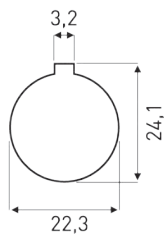

# Waterproof HDMI Adapter

M22-Panel mount Connector  
Front mounting HDMI Adapter

Protection: IP 64 / IP 67  
(Assembled with CAP)

Contacts: 19

Housing: Plastic, Black (PA)

Cap: Elastolan®

Plastic nut: Plastic, Black (PA)

### Pin Assignment

3		3	[TMDS Data 2-]
1		1	[TMDS Data 2+]
2		2	[TMDS Data 2 Shield]
6		6	[TMDS Data 1-]
4		4	[TMDS Data 1+]
5		5	[TMDS Data 1 Shield]
9		9	[TMDS Data 0-]
7		7	[TMDS Data 0+]
8		8	[TMDS Data 0 Shield]
12		12	[TMDS Clock -]
10		10	[TMDS Clock +]
11		11	[TMDS Clock Shield]
18		18	[+5V Power]
17		17	[Ground]
15		15	[DCC Clock]
16		16	[DCC Data]
19		19	[Hot Plug Detect]
13		13	[CEC]
14		14	[NO FUNCTION]
SHELL		SHELL	[SHELL]