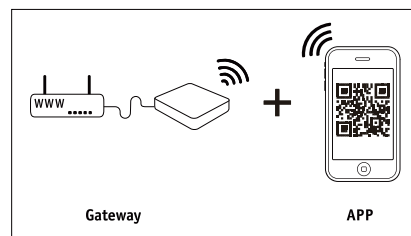

MaxLED 500/MaxLED 1000

MaxLED Tunable White

MaxLED RGBW

B

C

<p>E</p> <p>FREE App</p> <p>Download App for extended functions https://www.paulmann.com/zb</p>	<p>Not incl. Smart Device</p> <p>.ipad .iphone 4s Higher .Android 4.4 Higher</p>	<p>Not incl. Gateway</p> <p>Paulmann Art.-Nr:500.66 Art.-Nr:500.88</p>	<p>Not incl. Remote Control</p> <p>Paulmann Art.-Nr.500.67</p>
---	---	---	---