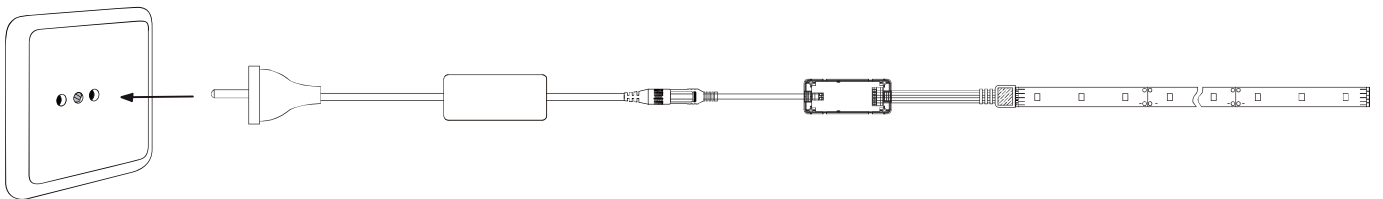

MaxLED 500/MaxLED 1000

MaxLED Tunable White

MaxLED RGBW

B

C

<p>E</p> <p>FREE App</p> <p>Download App for extended functions https://www.paulmann.com/zb</p>	<p>Not incl. Smart Device</p> <p>.ipad .iphone 4s Higher .Android 4.4 Higher</p>	<p>Not incl. Gateway</p> <p>Paulmann Art.-Nr:500.66 Art.-Nr:500.88</p>	<p>Not incl. Remote Control</p> <p>Paulmann Art.-Nr.500.67</p>
---	---	---	---