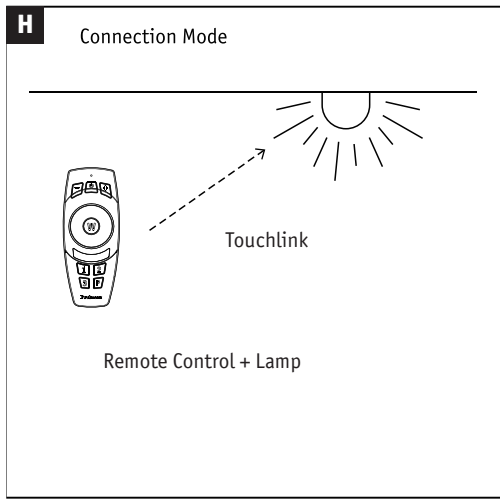

Art.-Nr.:
500.67
PJZ 07/17

ZigBee Remote Control

1x

incl.

	100% 5%
	5% 100%
	RGB
	6500K \longleftrightarrow 2700K

	ON/OFF
	2700K
	R-G-B-Color Loop
	Group

Zugelassen für den Betrieb in allen Ländern der EU / Approved for operating in all European countries

CE: Konform mit / in accordance with / conformément à 2014/30/EU, 2014/53/EU <http://www.paulmann.com/de/de/b2b-haendler-log-in.html>

2,4 GHz - 2,4835 GHz

doesn't apply for the geographical area within a radius of 20km from the centre on "Ny Alesund"