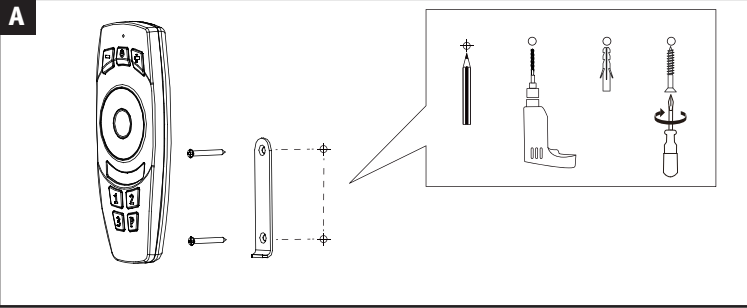

Art.-Nr.:
500.67
PJZ 07/17

ZigBee Remote Control

1x

incl.

	100% 5%
	5% 100%
	RGB
	6500K \longleftrightarrow 2700K

	ON/OFF
	2700K
	R-G-B-Color Loop
	Group

Zugelassen für den Betrieb in allen Ländern der EU / Approved for operating in all European countries

CE: Konform mit / in accordance with / conformément à 2014/30/EU, 2014/53/EU <http://www.paulmann.com/de/de/b2b-haendler-log-in.html>

2,4 GHz - 2,4835 GHz

doesn't apply for the geographical area within a radius of 20km from the centre on "Ny Alesund"