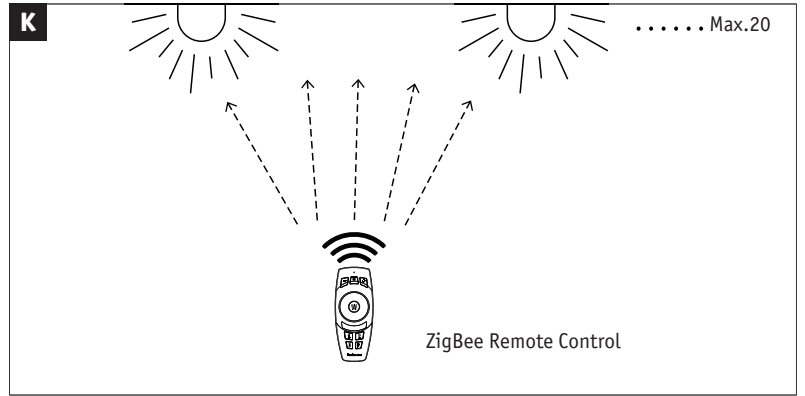

Art.-Nr.:
500.67
PJZ 07/17

ZigBee Remote Control

1x

incl.

	100% 5%
	5% 100%
	RGB
	6500K \longleftrightarrow 2700K

	ON/OFF
	2700K
	R-G-B-Color Loop
	Group

Zugelassen für den Betrieb in allen Ländern der EU / Approved for operating in all European countries

CE: Konform mit / in accordance with / conformément à 2014/30/EU, 2014/53/EU <http://www.paulmann.com/de/de/b2b-haendler-log-in.html>

2,4 GHz - 2,4835 GHz

doesn't apply for the geographical area within a radius of 20km from the centre on "Ny Alesund"