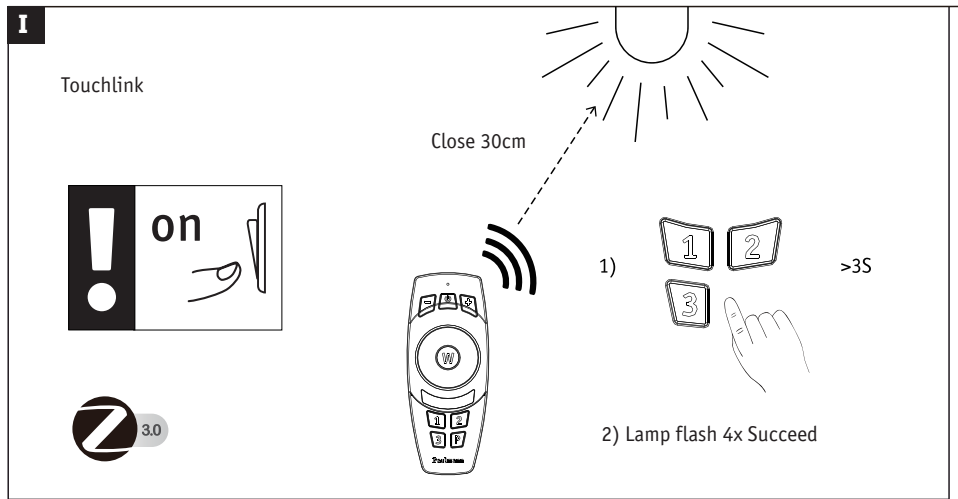

Art.-Nr.:
500.67
PJZ 07/17

ZigBee Remote Control

1x

incl.

	100% 5%
	5% 100%
	RGB
	6500K \longleftrightarrow 2700K

	ON/OFF
	2700K
	R-G-B-Color Loop
	Group

Zugelassen für den Betrieb in allen Ländern der EU / Approved for operating in all European countries

CE: Konform mit / in accordance with / conformément à 2014/30/EU, 2014/53/EU <http://www.paulmann.com/de/de/b2b-haendler-log-in.html>

2,4 GHz - 2,4835 GHz

doesn't apply for the geographical area within a radius of 20km from the centre on "Ny Alesund"