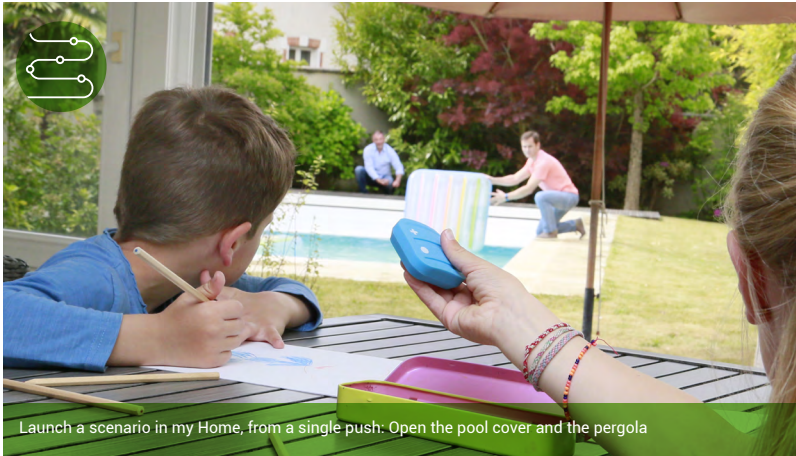

SOFT REMOTE

Launch a scenario in my Home, from a single push. Open the pool cover and the pergola

Open or Close my home access, such as garage door

Switch ON or OFF my alarm system, while I'm passing the doorway

Control my Electrical Heater, without moving from my couch

Set up the lighting mood of my living room

TECHNICAL SPECIFICATIONS

Power source: Magneto-resistive (no battery)
 4 buttons – 2 channels
 Magnetic
 Spill and shock resistant
 Operational temperature: 0°C - 40°C
 Altitude: 2.000m
 Radio: EnOcean® Protocol
 EEP: F6-02-02
 Frequency: depending on region
 Range: 30m indoor
 Dimensions: 56*56*20mm