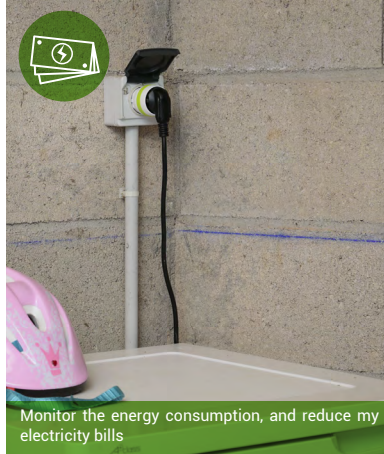

# MICRO SMART PLUG

Switch OFF automatically the Smart Plug if I forgot to unplug the iron

Monitor the energy consumption, and reduce my electricity bills

Switch ON my Kettle, just when I'm waking up

Switch OFF an appliance which is strangely consuming too much, and avoid domestic disaster

Switch OFF my TV standby mode, and save energy

## TECHNICAL SPECIFICATIONS

Power: 230V AC 50Hz (EU)  
Max switching capacity:  
1840W resistive load  
Self-consumption < 1W  
Radio: EnOcean® Protocol  
EEP: D2-01-0E - 868MHz  
Range: 30M Indoor  
Metering of Instant power (W) and  
cumulated Energy (Wh)  
Dimension: ø41\*73mm