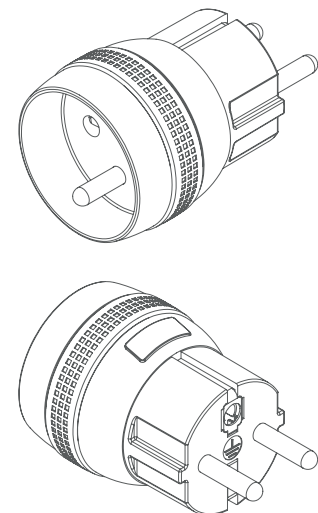

PRODUCT REFERENCE

Type E (French standard) - MSP-2-1-01- EAN: 3700313921401

Schuko (German standard) - MSP-2-1-11- EAN: 3700313921418