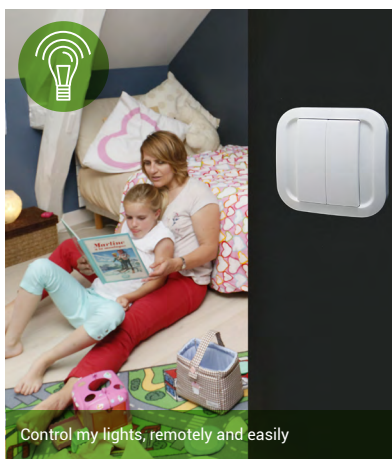

WALL SWITCH

Open or Close my blinders, remotely

Switch ON/OFF my bed lamp

Control my lights, remotely and easily

Switch ON or OFF my alarm system, while I'm passing the doorway

TECHNICAL SPECIFICATIONS

Power source: Magneto-resistive (no battery)
4 buttons - 2 channels or 1 button - 1 channel (both version included)
Wall mounting using adhesive bonding (included) or screws (not included)
Operational temperature: 0°C to 40°C
Altitude: 2.000m
Radio: EnOcean® Protocol
EEP F6-02-01
Frequency: depending on Region
Range: 30m indoor
Dimensions: 80*80*15mm