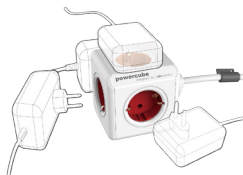

# PowerCube | Extendeds |

“ Always within ”  
reach

## Docking system

PowerCube | Extendeds | come with a unique docking system that allows you to mount the PowerCube on any flat surface so it will always be within reach.

## Removable tape

The unique docking system uses strong adhesive tape that leaves no traces on the surface when removed. You can always replace the tape with new ones to mount the PowerCube on a different surface.