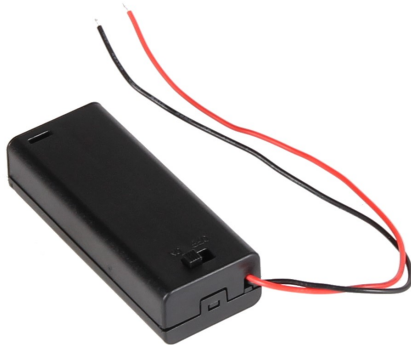

KI-2271

Battery Case for 2x AAA

This robust battery case is built for 2x AAA batteries. It has an on/off switch and a cover.

MAIN FEATURES

Material	Plastic
Color	Black
Capacity	2 Batteries
Battery type	AAA
Special features	With on-/ off switch
Cable length	145 mm
Connector	Strand end
Dimensions	6,2 x 2,5 x 1,5 mm
Items delivered	KI-2271