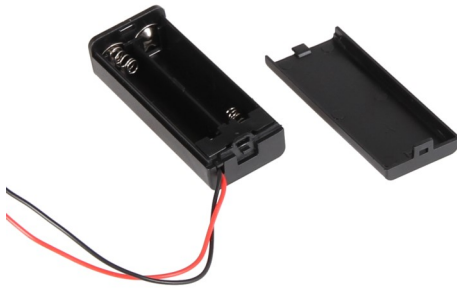

KI-2271

Battery Case for 2x AAA

This robust battery case is built for 2x AAA batteries. It has an on/off switch and a cover.

MAIN FEATURES

Material	Plastic
Color	Black
Capacity	2 Batteries
Battery type	AAA
Special features	With on-/ off switch
Cable length	145 mm
Connector	Strand end
Dimensions	6,2 x 2,5 x 1,5 mm
Items delivered	KI-2271