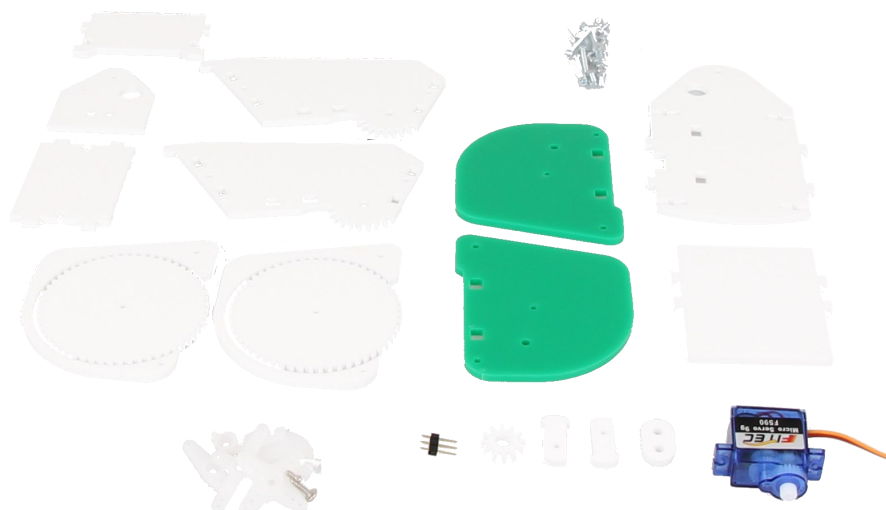

Tipper Trailer Add-On for :MOVE Mini

Technical Specifications

Model	Tipper Trailer Add-On for :MOVE Mini
Article No.	Ki-5624-TT
Dimensions	100 x 65 x 61mm
Scope of Delivery	<ul style="list-style-type: none"> 1x Set Tipper Trailer Parts 1x Mini 180-Degrees Servo 8x M2 6mm pan head steel screws 5x M2 16mm pan head steel screws 8x M2 hex full width nuts 2x M3 6mm counter sunk screws 2x M3 10mm counter sunk screws 2x M3 washers
EAN	4250236816357