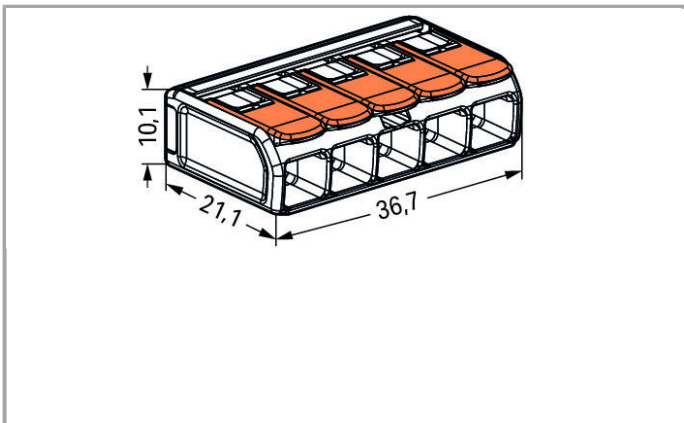

Data sheet | Item number: 221-615

COMPACT Splicing Connectors; 5-conductor connector; with operating levers; Max.ambient operating temp. 85 °C

[www.wago.com/221-615](http://www.wago.com/221-615)

## Geometrical Data

Width	36.7 mm / 1.445 inch
Height	10.1 mm / 0.398 inch
Depth	21.1 mm / 0.831 inch