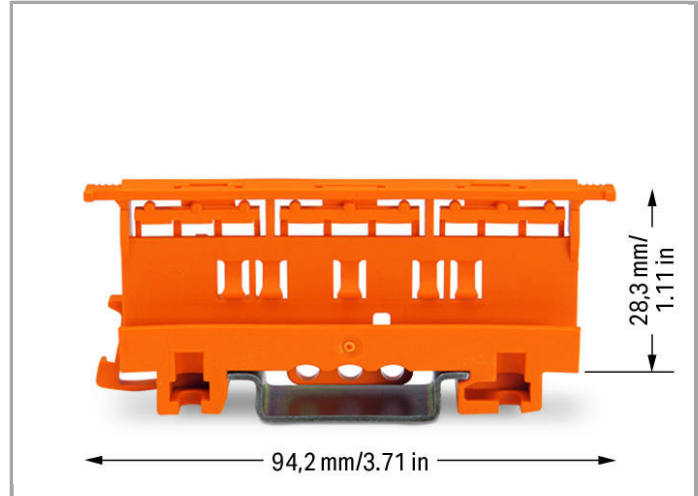

Data sheet | Item number: 221-510

Mounting carrier; 221 Series - 6 mm²; for DIN-35 rail mounting/screw mounting

www.wago.com/221-510

Data

Geometrical Data

Width	19.3 mm / 0.76 inch
Height from upper-edge of DIN-35 rail	28.3 mm / 1.114 inch
Depth	94.2 mm / 3.709 inch

Material Data

Color	orange
Insulating material	Polyamide 66 (PA 66)
Flammability class per UL94	V0
Weight	11.89 g

Commercial data

Packaging type	BOX
Country of origin	CN
GTIN	4055143736695
Customs Tariff No.	39269097900