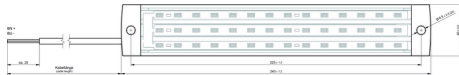

Technical data
Dimensions and weights

Width	240 mm	Width (inches)	9.449 inch
Height	8 mm	Height (inches)	0.315 inch
Depth	40 mm	Depth (inches)	1.575 inch
Net weight	150 g		

Temperatures

Operating temperature, max.	60 °C	Operating temperature, min.	-20 °C
Operating temperature	-20 - 60°C		

Drawings

Dimensioned drawing

Dimensioned drawing