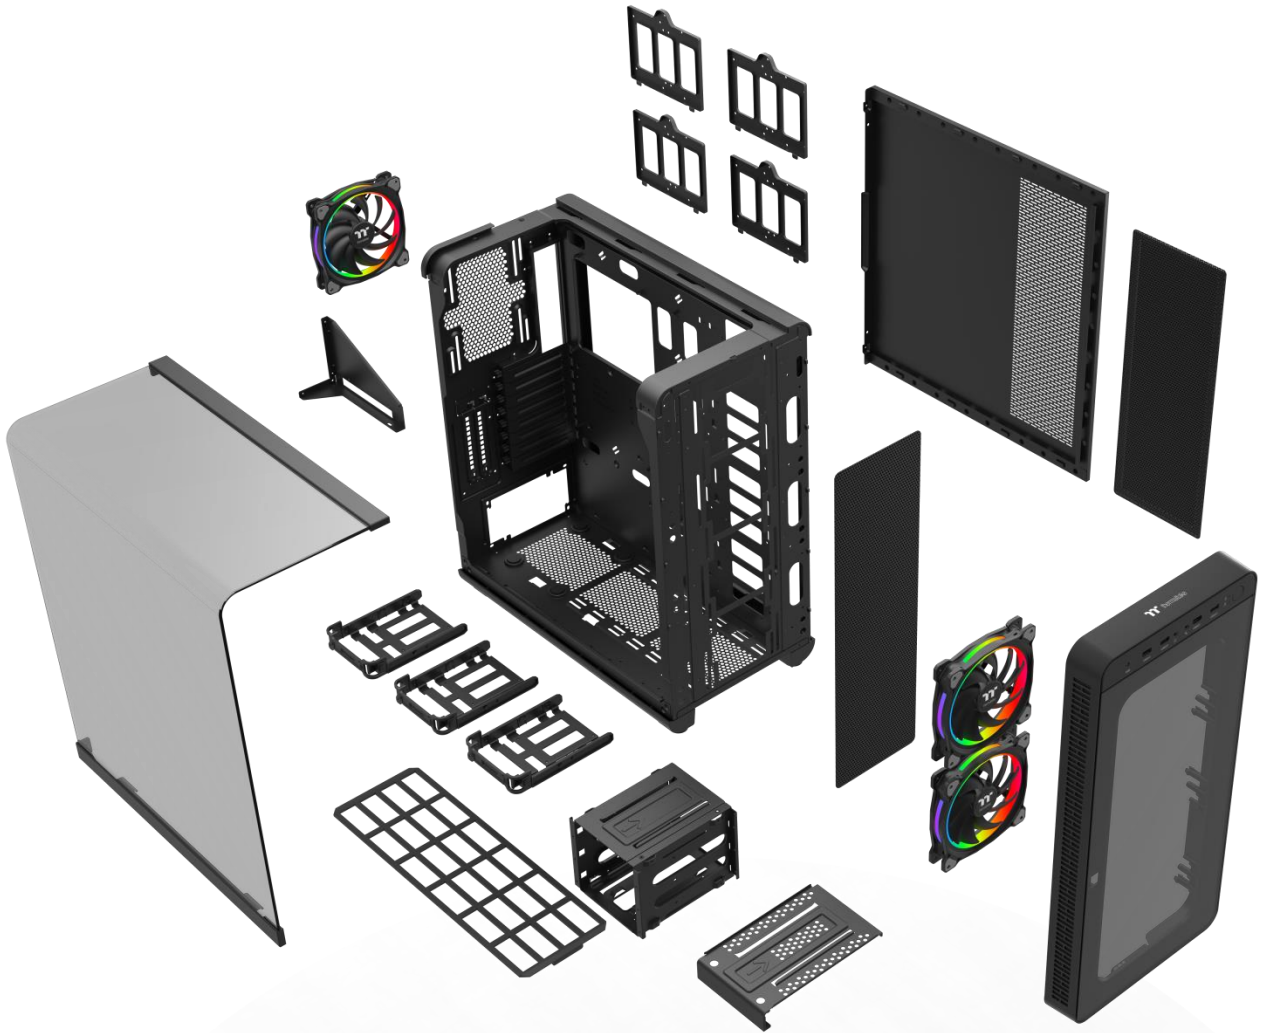

Thermaltake View 37 Mid Tower

• Full Modular – View 37 RGB

Full Modular