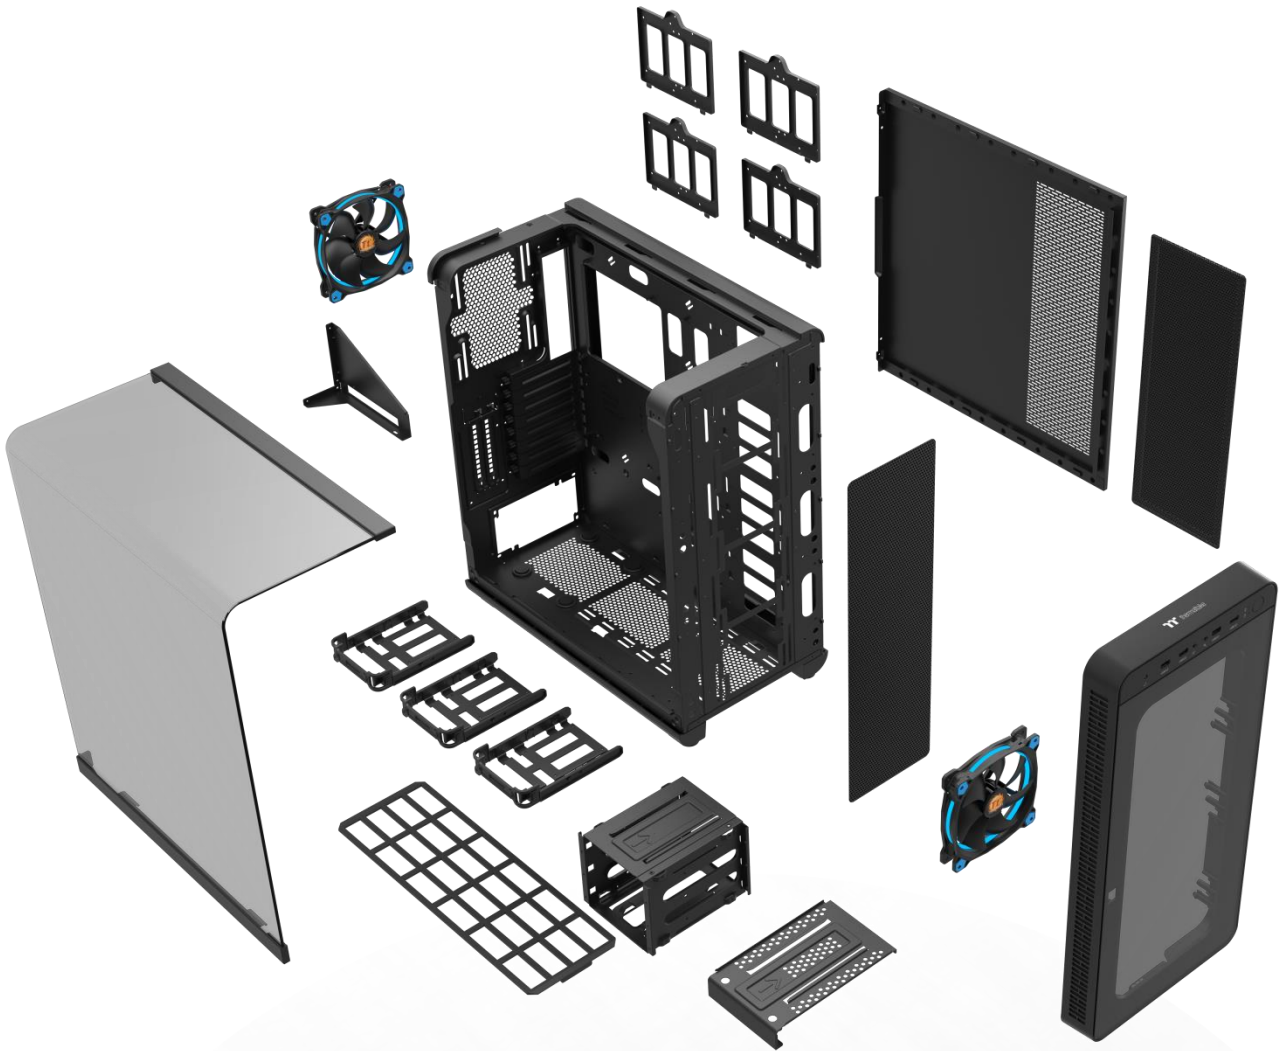

Rear view

Right Side view
(without Side Panel)

Top view

Bottom view

Thermaltake View 37 Mid Tower

- **Unique Design**

Enlarged side panel window

Maximum radiator support up to 36cm

Modular drive cage design

Thermaltake View 37 Mid Tower

• Appearance – Window (View 37)

Angle view

Thermaltake View 37 Mid Tower

• Appearance – Window (View 37 RGB)

Angle view

Thermaltake View 37 Mid Tower

• Full Modular – View 37

Full Modular

Thermaltake View 37 Mid Tower

• Full Modular – View 37 RGB

Full Modular

Thermaltake View 37 Mid Tower

• Appearance - Window

Angle view