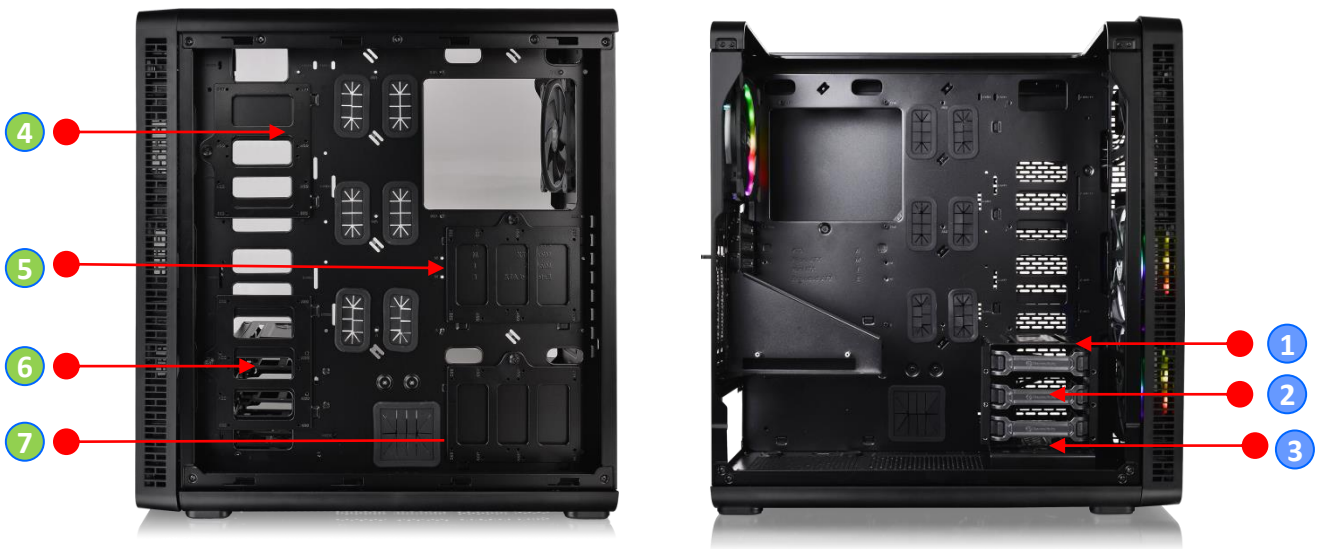

Thermaltake View 37 Mid Tower

• Appearance - Window

Angle view

Thermaltake View 37 Mid Tower

• Appearance - Window

Angle view

Thermaltake View 37 Mid Tower

•Structure (External)

Front fan filter

Front panel filter

Bottom PSU filter

Thermaltake View 37 Mid Tower

•Structure (Internal)

3 x 3.5" or 2.5"

8 x 2.5" or 4 x 3.5" device

3.5" or 2.5" HDD drive compatible