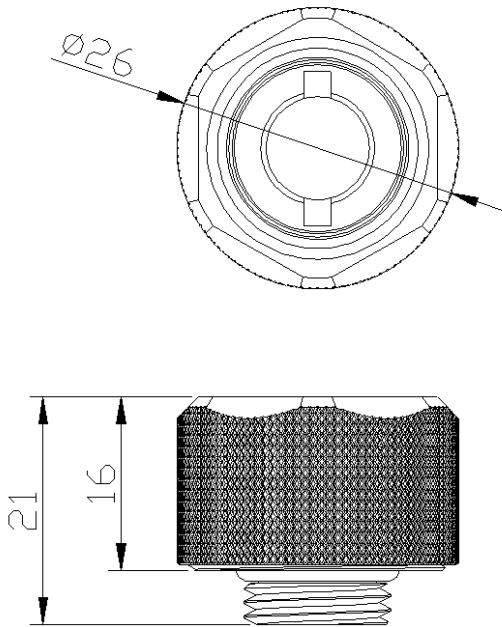

## •Dimension

## •Specification

P/N	CL-W209-CU00WT-B
P/N	Pacific C-Pro G1/4 PETG 16mm OD 6 Pack - White
Dimension	D26 x 21 (H) (mm)
Applicable	OD : 16 mm
Weight	320 g
Material	CU
Screw thread	G 1/4
Note	PETG Tube to G1/4