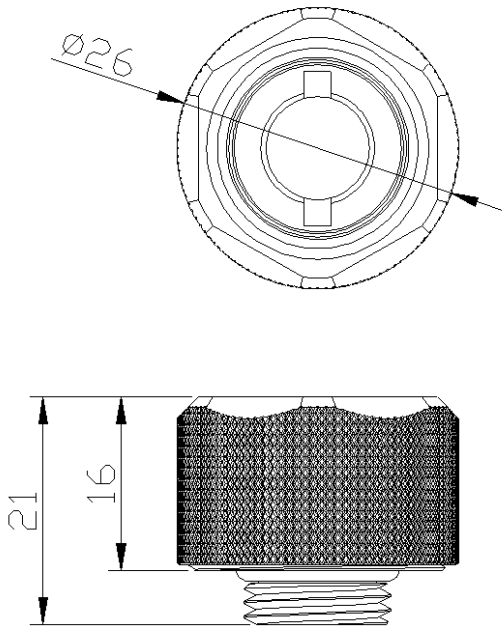

P/N	CL-W209-CU00RE-B CL-W210-CU00BU-B CL-W211-CU00WT-B CL-W212-CU00GR-B CL-W213-CU00SL-B CL-W214-CU00BL-B
Dimension ( mm )	34 (H) x 143(W) x 134(L)
weight ( KG )	0.32 kg
Tube Dimension	OD : 16mm
Kit Contents	C-Pro Fitting x6 (顏色相同) Wrench x 1

## •Dimension

## •Specification

P/N	CL-W209-CU00RE-B
P/N	Pacific C-Pro G1/4 PETG 16mm OD 6 Pack - Red
Dimension	D26 x 21 (H) (mm)
Applicable	OD : 16 mm
Weight	320 g
Material	CU + AL
Screw thread	G 1/4
Note	PETG Tube to G1/4