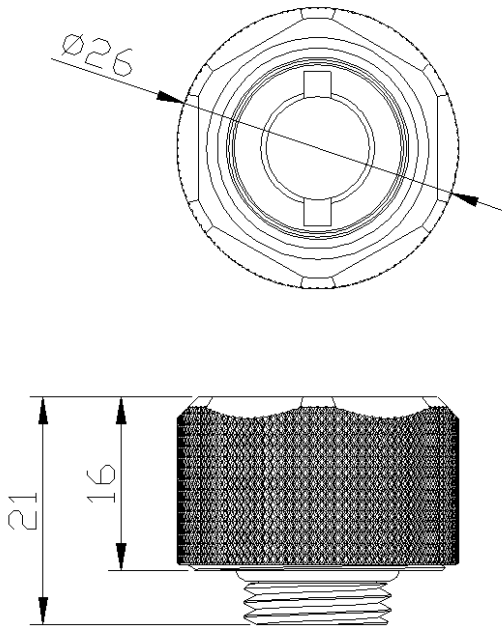

### •Feature

- Designed for 16mm OD PETG tube
- 4 x O-rings leak-free design
- Patented design to build up easily
- Compatible with G $\frac{1}{4}$ " Thread
- Special anodizing surface treatment
- compatible with PETG, Acrylic and Cooper tubing

P/N	CL-W209-CU00RE-B CL-W210-CU00BU-B CL-W211-CU00WT-B CL-W212-CU00GR-B CL-W213-CU00SL-B CL-W214-CU00BL-B
Dimension ( mm )	34 (H) x 143(W) x 134(L)
weight ( KG )	0.32 kg
Tube Dimension	OD : 16mm
Kit Contents	C-Pro Fitting x6 (顏色相同) Wrench x 1

## •Dimension

## •Specification

P/N	CL-W209-CU00RE-B
P/N	Pacific C-Pro G1/4 PETG 16mm OD 6 Pack - Red
Dimension	D26 x 21 (H) (mm)
Applicable	OD : 16 mm
Weight	320 g
Material	CU + AL
Screw thread	G 1/4
Note	PETG Tube to G1/4