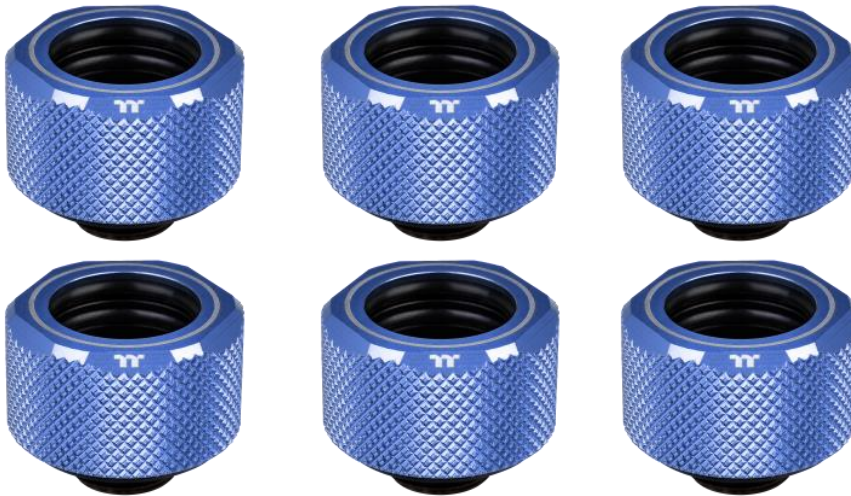

•Specification

P/N	CL-W210-CU00BU-B
P/N	Pacific C-Pro G1/4 PETG 16mm OD 6 Pack - Blue
Dimension	D26 x 21 (H) (mm)
Applicable	OD : 16 mm
Weight	320 g
Material	CU + AL
Screw thread	G 1/4
Note	PETG Tube to G1/4

CL-W210-CU00BU-B