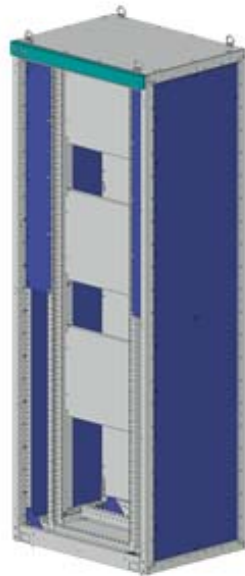

SIVACON, Control panel Empty enclosure, earthquake-resistant, IP40, H: 2200 mm, W: 600 mm, T: 600 mm

Model	
Product brand name	SIVACON
Product designation	Empty control cabinet enclosure
Design of the product	Earthquake-prepared
Design of the surface	Powder-coated
Design of the product / EMC version	No
Protection class	
Protection class IP	IP40
Operating resource protection class	Safety class 1
Suitability	
Suitability for installation / for metric dimensions	Yes
<b>Suitability for integration</b>	
• surface-mounted installation	Yes
• flush mounting	No
Suitability for use / for outside use	No
Appearance	
RAL color number	RAL 7035
Color	light grey

## Product details

Product component	
• Ventilation door	No
• Mounting plate	Yes
• Rear door	No
• Viewing door	No
• height-adjustable mounting plate	Yes
Product feature / of the enclosure / housing for side-by-side mounting	No

## Number

Number of doors	1
-----------------	---

## Mechanical Design

Height	2 200 mm
Width	600 mm
Depth	600 mm
Mounting type	
• 19-inch installation	No
• floor mounting	Yes
• wall mounting	No
Material	steel