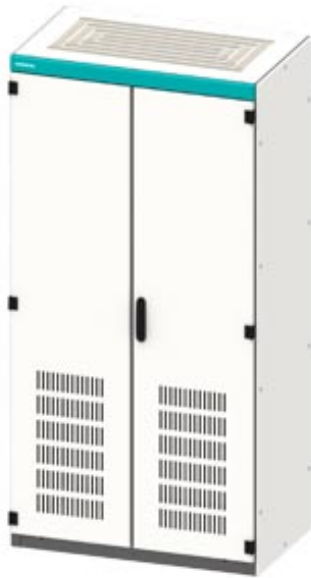

SIVACON, Control panel Empty enclosure, according to IEC 62208, with ventilation openings, IP20, H: 2200 mm, W: 1200 mm, T: 400 mm

| Model | |
|--|---------------------------------|
| Product brand name | SIVACON |
| Product designation | Empty control cabinet enclosure |
| Design of the product | according to IEC 62208 |
| Design of the surface | Powder-coated |
| Design of the product / EMC version | No |
| Protection class | |
| Protection class IP | IP20 |
| Operating resource protection class | Safety class 1 |
| Suitability | |
| Suitability for installation / for metric dimensions | Yes |
| Suitability for integration | |
| • surface-mounted installation | Yes |
| • flush mounting | No |
| Suitability for use / for outside use | No |
| Appearance | |
| RAL color number | RAL 7035 |
| Color | light grey |

Product details

| | |
|--|-----|
| Product component | |
| • Ventilation door | Yes |
| • Mounting plate | Yes |
| • Rear door | No |
| • Viewing door | No |
| • height-adjustable mounting plate | Yes |
| Product feature / of the enclosure / housing for side-by-side mounting | No |

Number

| | |
|---------------------------|---|
| Number of locking devices | 0 |
| Number of doors | 2 |

Mechanical Design

| | |
|------------------------|-----------|
| Height | 2 200 mm |
| Width | 1 200 mm |
| Depth | 400 mm |
| Mounting type | |
| • 19-inch installation | No |
| • floor mounting | Yes |
| • wall mounting | No |
| Net weight | 205.12 kg |
| Material | steel |