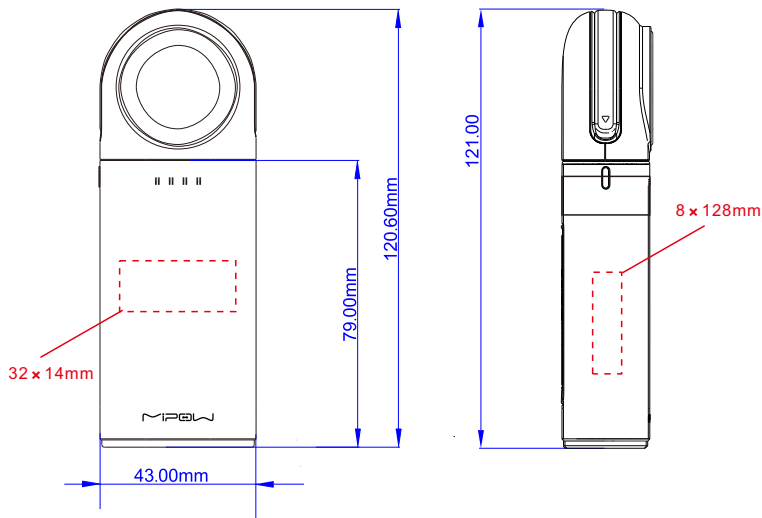

# SPL11W2

## POWER CUBE 6000

|                          |                                     |
|--------------------------|-------------------------------------|
| Output voltage/current:  | Lightning :5V/1A ,Apple Watch:5V/1A |
| Input voltage/current:   | 5V/1.5A (max)                       |
| Magnetic charging dock : | Support charging Apple Watch        |
| Battery:                 | Li-ion Polymer                      |
| Cycle charge times:      | 500 times                           |
| Standard Capacity:       | 6000mAh/3.63V/21.78Wh               |
| Charging Time:           | 4-5h                                |
| Operating Temperature:   | 0°C ~ 45°C                          |
| Dimensions:              | 42x22x112mm                         |