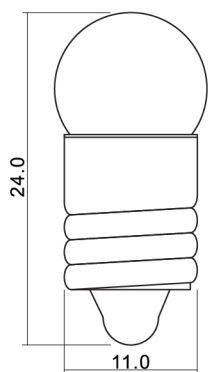

32pcs Lamp bulb assortment with Lamp socket

Item No.: 00430330

This small illuminant "coloured" E10 ball lamps (3.5V, 200mA) assortment with the matching lamp holders is ideal for use in the following areas: modelling, model railways or similar.

Base style E10
 Input voltage 3.5 V
 Rate current 200mA
 Light Power 0.7 W