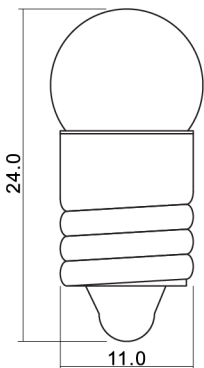

20pcs iniature Lamp bulb assortment

Item No.: 00430331

This "universal small light assortment E10" with different voltages is ideal for hobbyists, DIY, model makers and much more suitable for design and creation. Due to the different input and output rating of range can be used for different applications - e.g. Model building, model train, festival decoration lighting etc ...

Base style	E10
Input Rating	1.5 V / 0.2A
	2.5 V / 0.2A
	4.5 V / 0.1A
	4.5V / 0.3A
	12 V / 0.1A