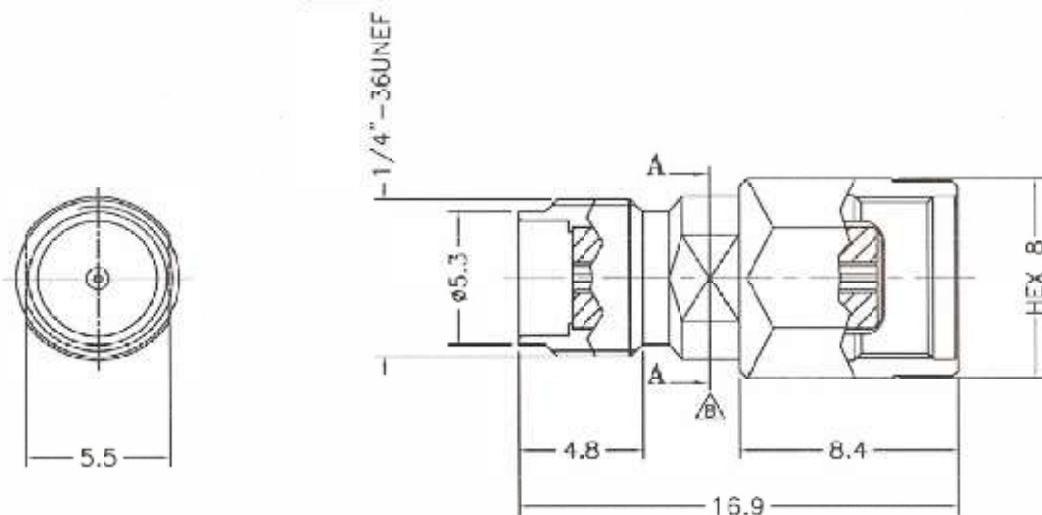

Datenblatt

6	CENTER PIN	BRASS	1	GOLD
5	GASKET	S.L.RUBBER	1	
4	INNER RETAINING RING	SK5	1	NICKEL
3	SHELL	BRASS	1	GOLD
2	INSULATOR	TEFLON	2	
1	BODY	BRASS	1	GOLD
NO	DESCRIPTION	MATERIAL	Q'TY	FINISH