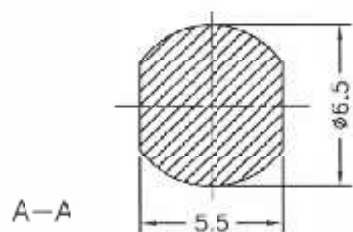

Datenblatt

6	CENTER PIN	BRASS	1	GOLD
5	GASKET	S.L.RUBBER	1	
4	INNER RETAINING RING	SK5	1	NICKEL
3	SHELL	BRASS	1	GOLD
2	INSULATOR	TEFLON	2	
1	BODY	BRASS	1	GOLD
NO	DESCRIPTION	MATERIAL	Q'TY	FINISH