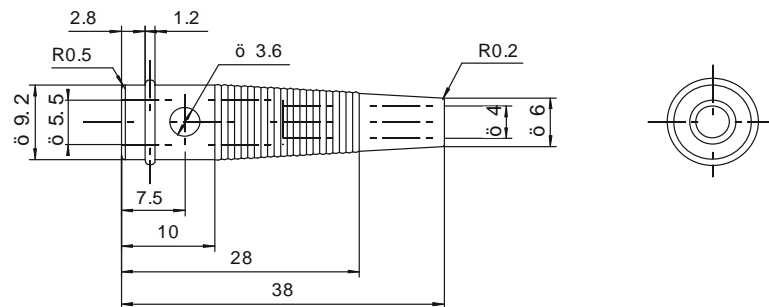

Datenblatt

BRASS /NICKEL PLATED

PVC