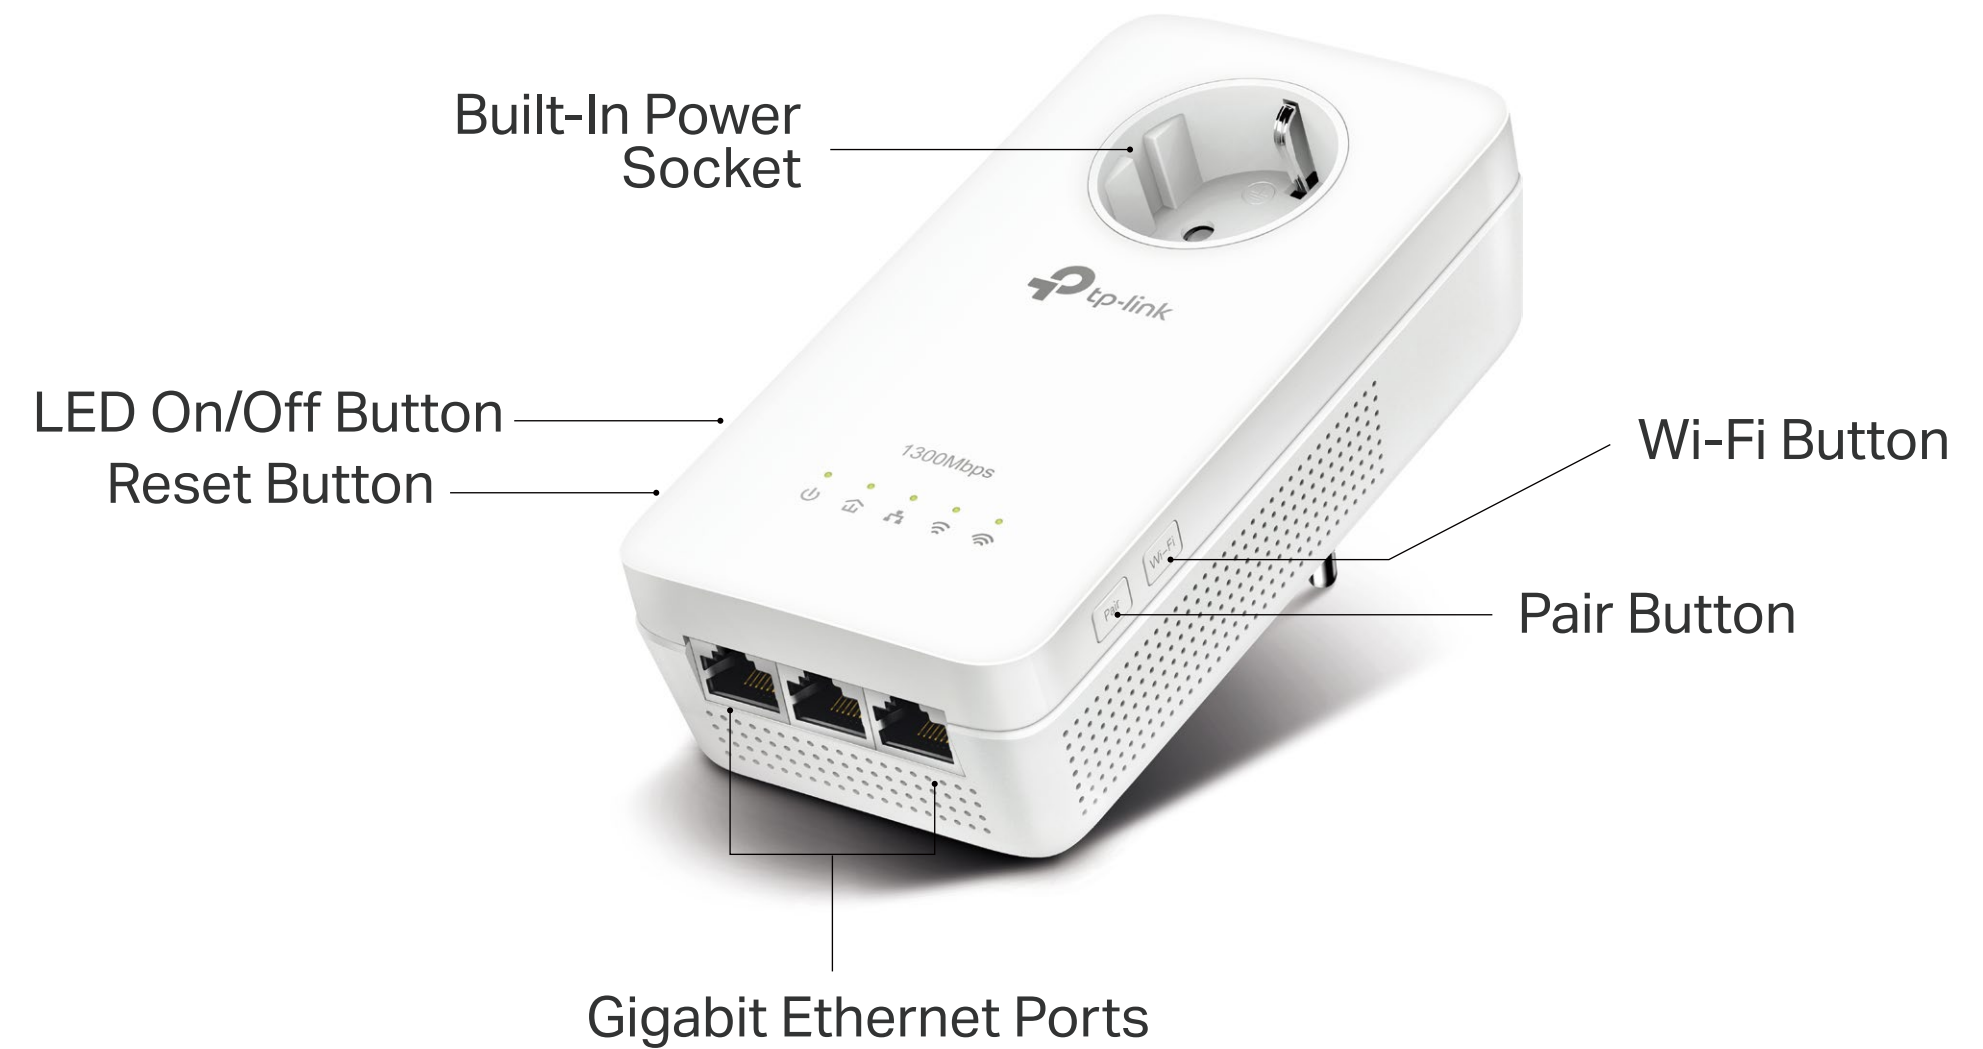

Features

Speed

- HomePlug AV2 – Provides up to 1300Mbps high speed data transmission over a home's existing electrical wiring
- Wireless AC Standard – Dual-band Wi-Fi speeds of 450Mbps on the 2.4GHz band and 867Mbps on the 5GHz band
- Multiple Gigabit Ports – Three gigabit ethernet ports for game consoles, smart TVs, or media receivers

Wi-Fi Range

- Expansive Coverage – Utilizes any household power circuit to deliver data over distances of up to 300 meters

Security

- Pair Button – Provides a connection with 128-bit AES encryption, at the touch of "Pair" button
- Parental Controls – Manage when and how connected devices can access the internet

Specifications

Hardware

- Transmission Speeds:
Powerline: up to 1300 Mbps
Ethernet: 10/100/1000 Mbps
- Standards and Protocols:
HomePlug AV2, IEEE 1901, IEEE 802.3, IEEE 802.3u, IEEE 802.3ab, IEEE 802.11b/g/n (2.4GHz), IEEE 802.11a/n/ac (5GHz)
- Interface: 3 Gigabit Ethernet Ports
- Plug Type: EU
- Button: Pair, LED On/Off, Wi-Fi, Reset
- LED Indicator: Power, Powerline, Ethernet, Wi-Fi (2.4GHz), Wi-Fi (5GHz)
- Dimensions (W x D x H):
6.0 x 3.0 x 1.7 in. (152 x 75 x 42 mm)
- IGMP: IGMP v1/v2/v3
- Power Consumption:
Maximum: 13.7W
Typical: 11W
Standby: 7W
- Range: Up to 300 meters/1000 feet over existing electrical wiring
- Compatibility: Compatible with all HomePlug AV & HomePlug AV2 standard powerline adapters