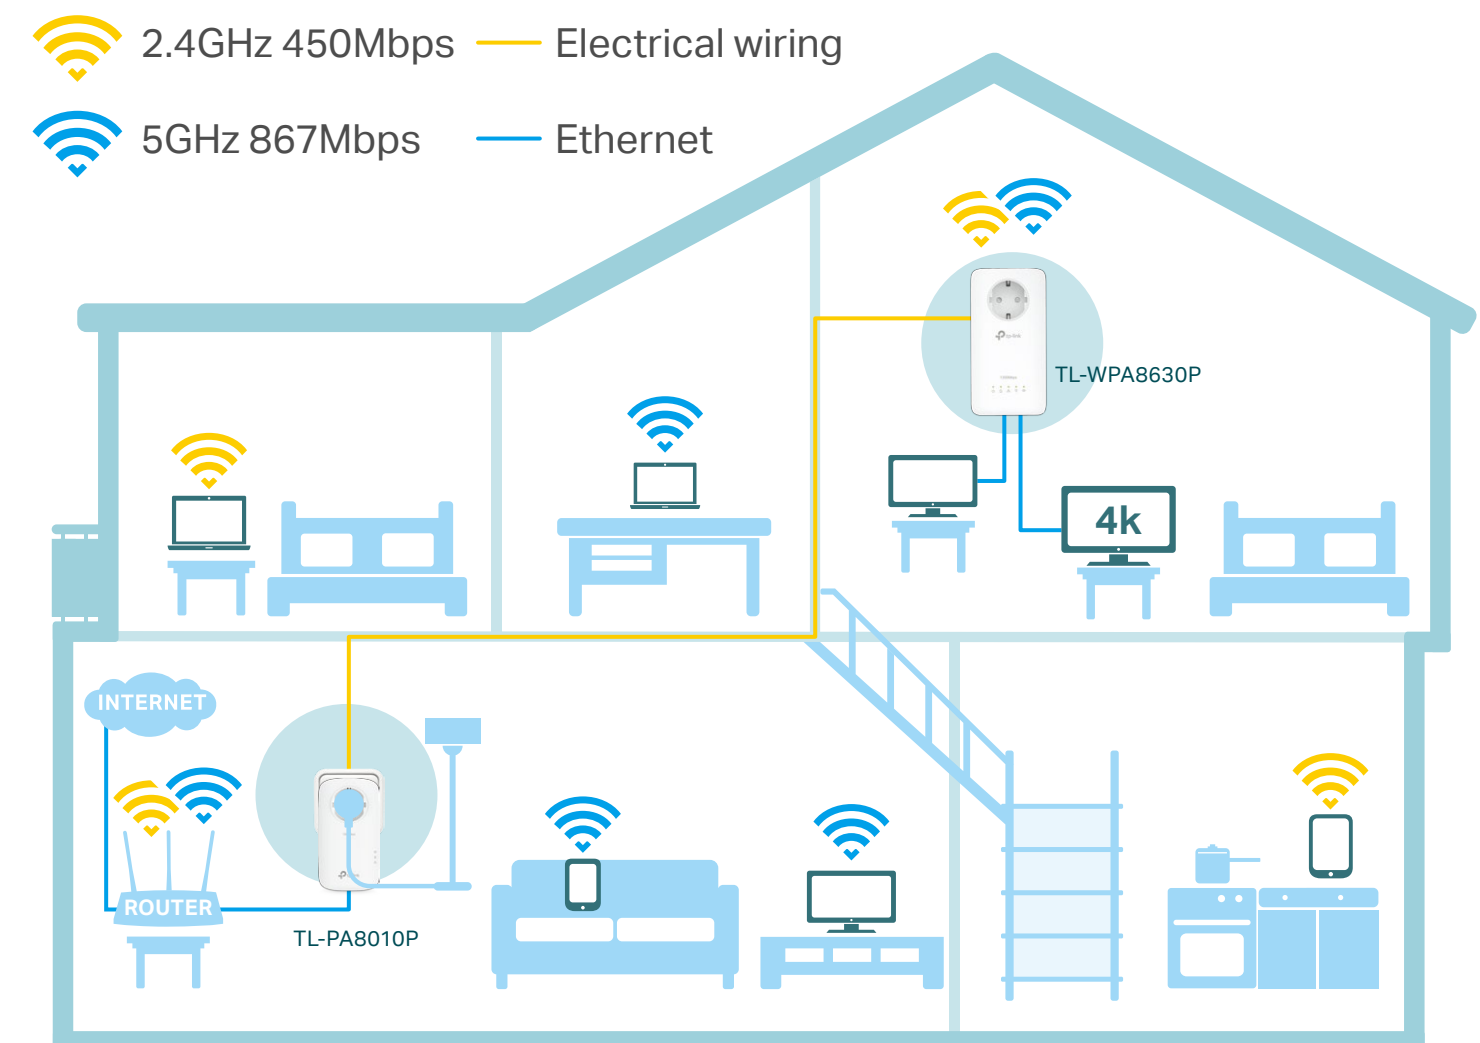

Highlights

Wi-Fi Auto-Sync for Unified Wi-Fi Network

Simply set up a Wi-Fi network and apply any changes across all powerline adapters with Wi-Fi Clone and Wi-Fi Move.

HomePlug AV2 Standard Compliant

HomePlug AV2 provides users with stable, high-speed data transfer rates of up to 1300Mbps on a line length of up to 300 meters.

Features

Speed

- HomePlug AV2 – Provides up to 1300Mbps high speed data transmission over a home's existing electrical wiring
- Wireless AC Standard – Dual-band Wi-Fi speeds of 450Mbps on the 2.4GHz band and 867Mbps on the 5GHz band
- Multiple Gigabit Ports – Three gigabit ethernet ports for game consoles, smart TVs, or media receivers

Wi-Fi Range

- Expansive Coverage – Utilizes any household power circuit to deliver data over distances of up to 300 meters

Security

- Pair Button – Provides a connection with 128-bit AES encryption, at the touch of "Pair" button
- Parental Controls – Manage when and how connected devices can access the internet