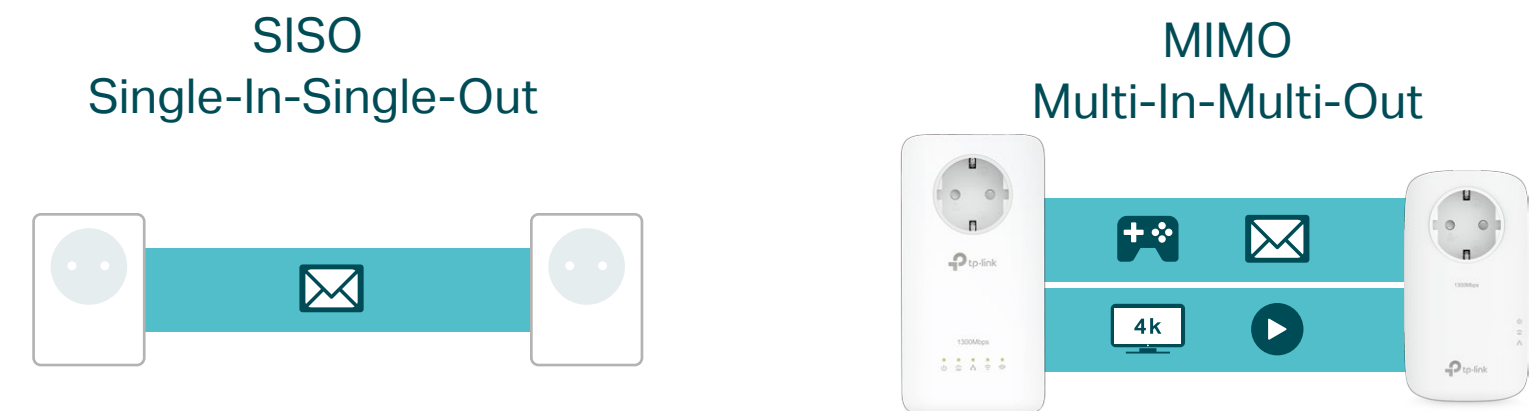

AV1300 Gigabit Passthrough Powerline ac Wi-Fi Extender

AC1350 Wi-Fi for the Whole Home

TL-WPA8630P

 HomePlug AV2
1300Mbps

 2x2 MIMO
Technology

 Wi-Fi
Auto-Sync

Highlights

Fast Dual Band Wi-Fi for Every Need in Every Room

Highlights

Wi-Fi Auto-Sync for Unified Wi-Fi Network

Simply set up a Wi-Fi network and apply any changes across all powerline adapters with Wi-Fi Clone and Wi-Fi Move.

HomePlug AV2 Standard Compliant

HomePlug AV2 provides users with stable, high-speed data transfer rates of up to 1300Mbps on a line length of up to 300 meters.

Features

Speed

- HomePlug AV2 – Provides up to 1300Mbps high speed data transmission over a home's existing electrical wiring
- Wireless AC Standard – Dual-band Wi-Fi speeds of 450Mbps on the 2.4GHz band and 867Mbps on the 5GHz band
- Multiple Gigabit Ports – Three gigabit ethernet ports for game consoles, smart TVs, or media receivers