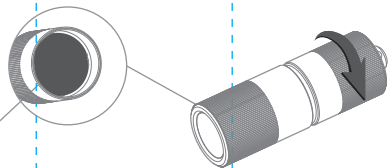

### SPECIFICATIONS

High	130 lumens	54 m	20 min
Low	5 lumens	13 m	7 h
1.5 m	730cd	IPX8	LUXEON TX
			1.61*0.55 in 41*14 mm
			0.42oz/12 g

### FEATURE:

- Lightweight and Tiny. The entire light is slimmer than a pinky finger with the length shorter than a AAA battery and weight at only 0.42 oz/12g.
- Features a high-performance Philips LUXEON TX LED paired with a TIR optic lens producing a soft and balanced beam.
- Rechargeable through a built-in Micro-USB charging port. Fully charged within 1 hour and 15 minutes.
- ON/OFF and output changes are controlled through twisting the flashlight head. Twist it slightly to turn it on at 5 lumens and a bit further for 130 lumens.

### INSULATING FILM

Before your first use, remove the flashlight from the package, and unscrew the light head.

Remove the insulating film inside the light head before putting the light head back on.

Insulating film