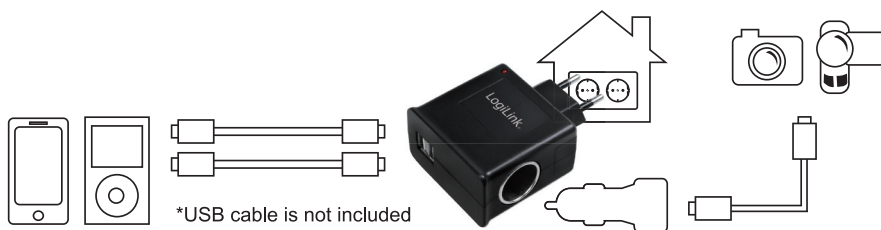

LogiLink®

AC/DC Power Adapter

Art. No.: PA0046

Suitable for the cigarette lighter connector to use at home!

Features:

- » Provide DC power to your appliances
- » Over voltage protection and short protection

Specification:

Input	AC 100-240V, 50/60Hz, 1A max.
Cigarette Socket Output	DC 12V, 1A max. (12W)
2 USB Ports Output	DC 5V, 1A max. (5W)
Humidity	5%~90%
Storage Temperature	-10°C ~45°C
Operating Temperature	25°C~30°C
Dimension	95 x 63 x 37mm
Weight	82g

Art. No.: PA0046

Package Contents:

- » 1 x AC/DC Power Adapter
- » 1 x User Manual

Package Informations:

- » Packing Dimension: 235 x 138 x 52mm
- » Packing Weight: 0.13kg
- » Carton Dimension: 460 x 425 x 295mm
- » Carton Q'ty: 40pcs
- » Carton Weight: 6.16kg