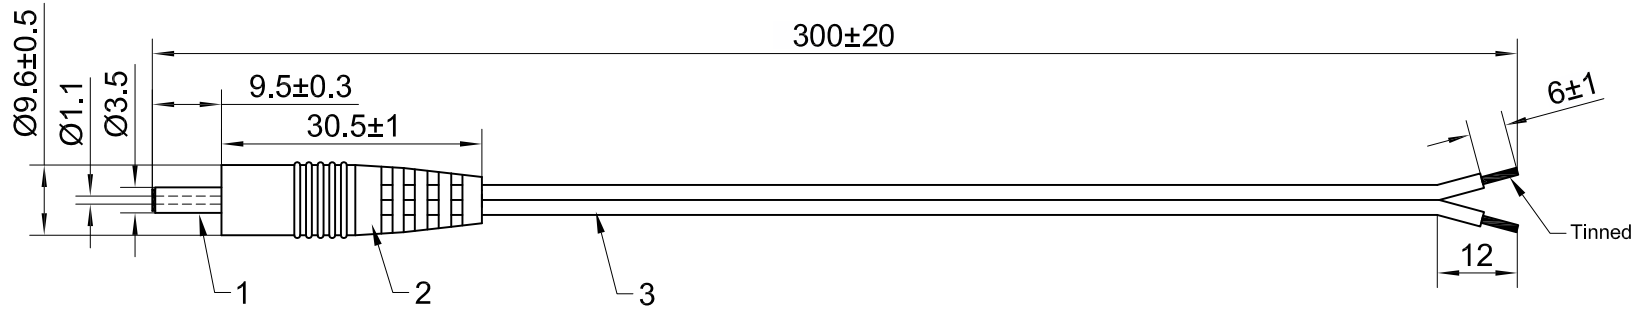

# Datenblatt

Cable Structure

Wiring

Voltage/Current Max.: 12VDC 3A