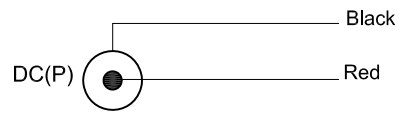

# Datenblatt

Cable Structure

Wiring

Voltage/Current Max.: 12VDC 3A