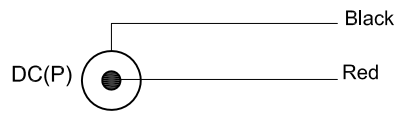

Datenblatt

Cable Structure

Wiring

Voltage/Current Max.: 12VDC 3A