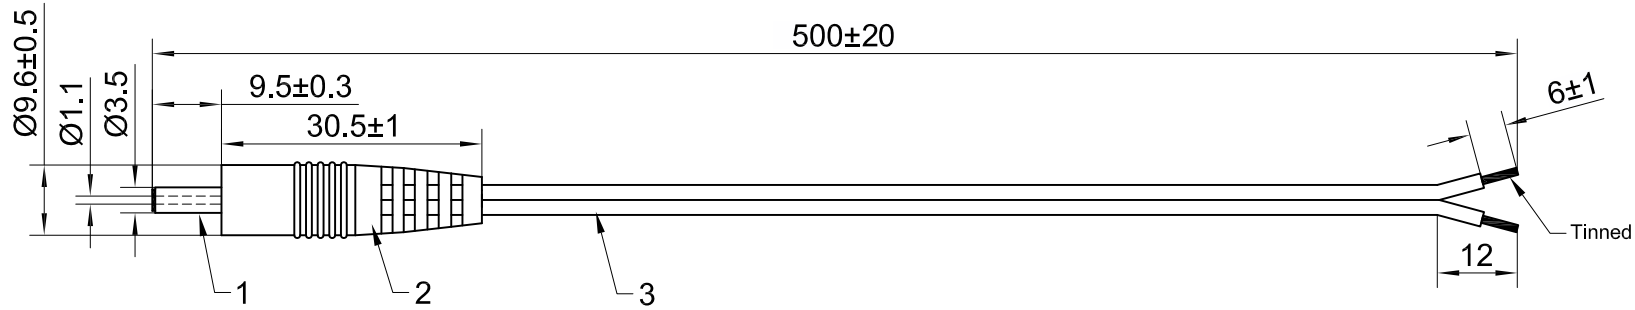

Datenblatt

Cable Structure

Wiring

Voltage/Current Max.: 12VDC 3A