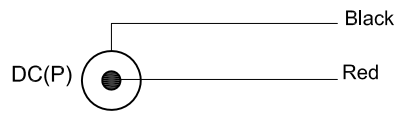

# Datenblatt

Cable Structure

Wiring

Voltage/Current Max.: 12VDC 3A