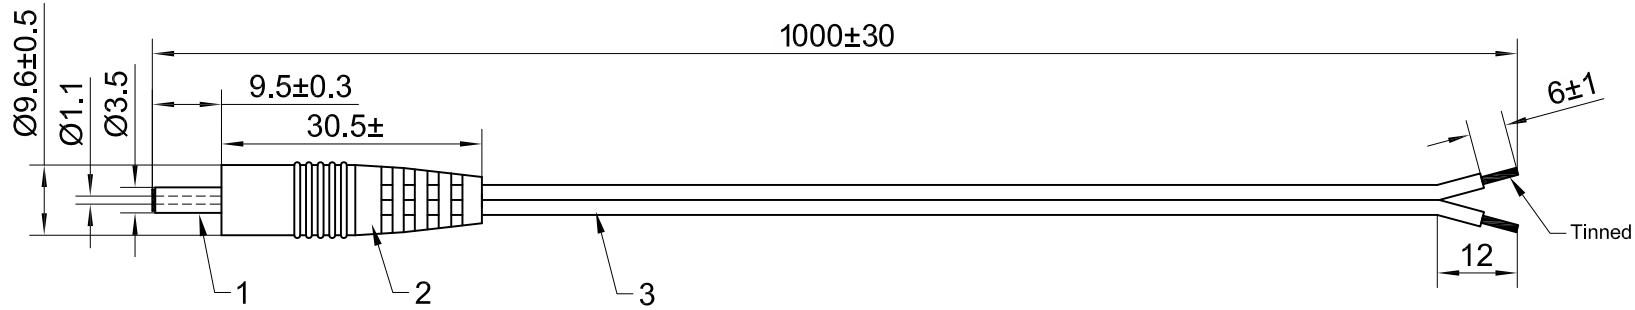

# Datenblatt

Cable Structure

Wiring

Voltage/Current Max.: 12VDC 3A