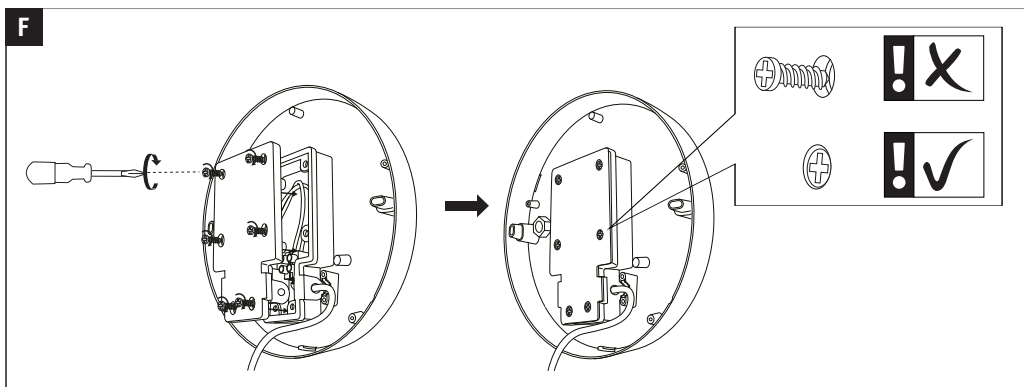

(+MA 326) PYO 12/17

1x

incl.

		off
>20Lux		

		on
<20Lux		
		on
moving		
		off
leave		
>30S		