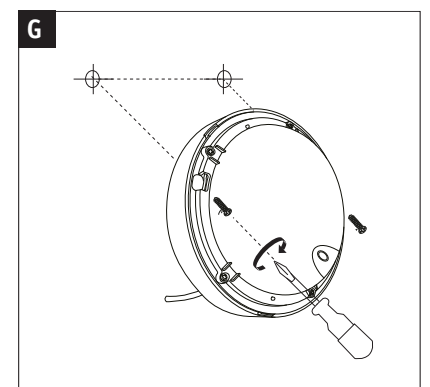

(+MA 326) PYO 12/17

1x

incl.

		off
>20Lux		

		on
<20Lux		
		on
moving		
		off
leave		
>30S		