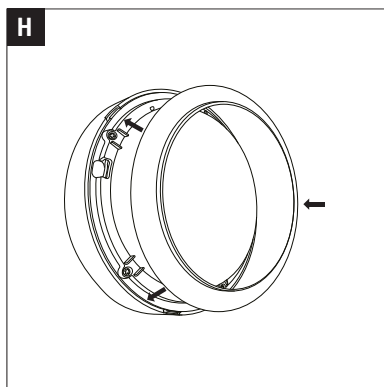

(+MA 326) PYO 12/17

1x

incl.

		off
>20Lux		

		on
<20Lux		
		on
moving		
		off
leave		
>30S		