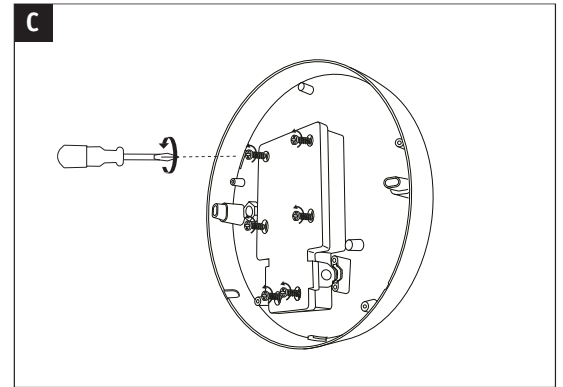

Paulmann

Safety Instructions

1, 2, 3, 4, 5, 6, 7, 10, 12, 13, 16, 17, 18, 19, 20, 24, 28, 33, 34

Info

www.paulmann.com

Paulmann Licht GmbH
Quezinger Feld 2
31832 Springe
Germany

www.paulmann.com

Art.-Nr.: 941.87

(+MA 326) PYO 12/17

1x

incl.

		off
>20Lux		

		on
<20Lux		
		on
moving		
		off
leave		
>30S		