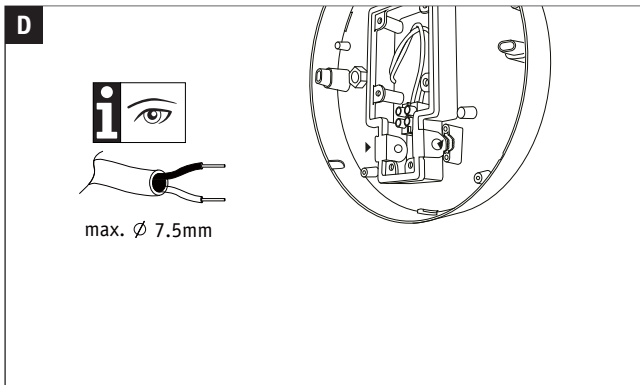

(+MA 326) PYO 12/17

1x

incl.

		off
>20Lux		

		on
<20Lux		
		on
moving		
		off
leave		
>30S		