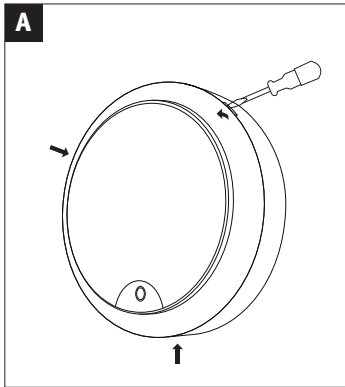

(+MA 326) PYO 12/17

1x

incl.

		off
>20Lux		

		on
<20Lux		
		on
moving		
		off
leave		
>30S		