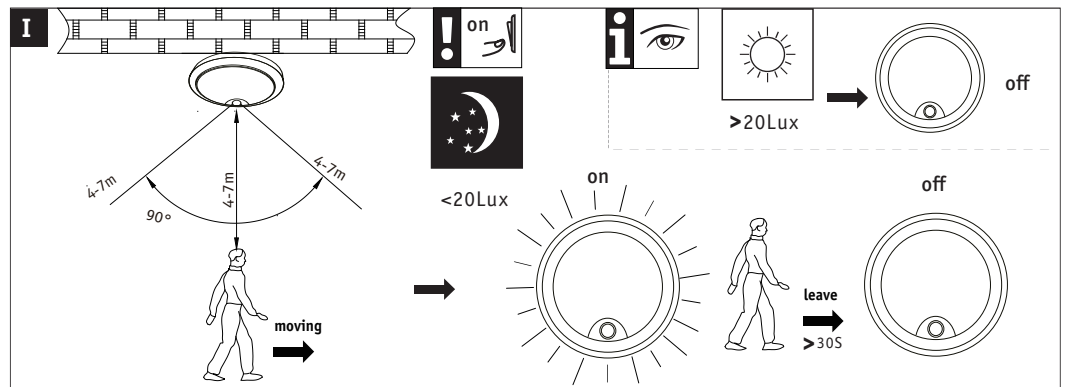

(+MA 326) PYO 12/17

1x

incl.

		off
>20Lux		

		on
<20Lux		
		on
moving		
		off
leave		
>30S		