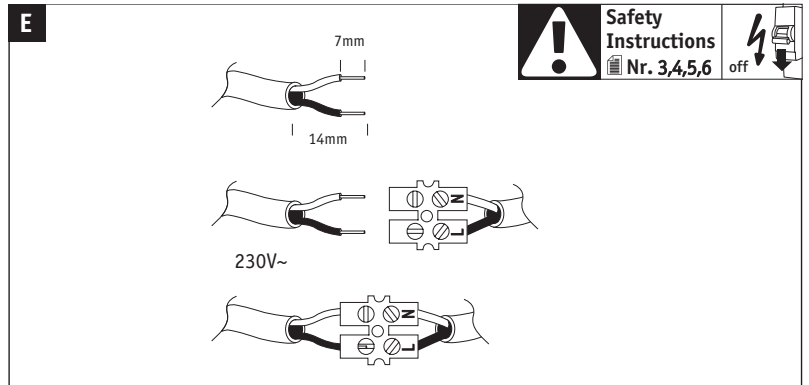

Paulmann

Safety Instructions

1, 2, 3, 4, 5, 6, 7, 10, 12, 13, 16, 17, 18, 19, 20, 24, 28, 33, 34

Info

www.paulmann.com

Paulmann Licht GmbH
Quezinger Feld 2
31832 Springe
Germany

www.paulmann.com

Art.-Nr.: 941.87

(+MA 326) PYO 12/17

1x

incl.

		off
>20Lux		

		on
<20Lux		
		on
moving		
		off
leave		
>30S		