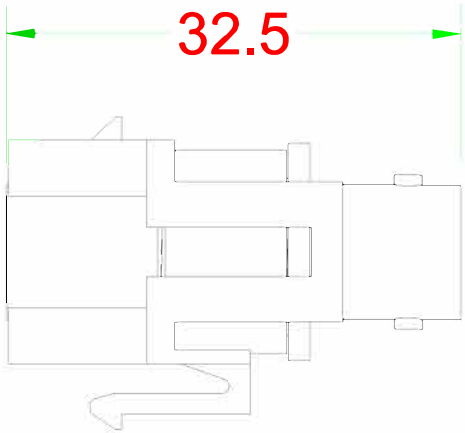

KEYSTONE INSERT

Zinc & Nickel plated

Fireproof ABS UL-94V0

DRAW NO:		ITEM NO:	BN1717001
	APPR	CUSTOMER:	
UNIT: m/m	DESIGN	DATE:	
SCALE:	Ref. NO:	TOLERANCE:	X ± 1 · X ± 0.2 · XX ± 0.15