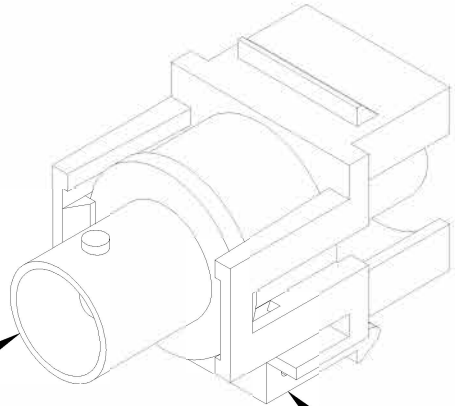

KEYSTONE INSERT

Zinc & Nickel plated

Fireproof ABS UL-94V0

DRAW NO:		ITEM NO:	BN1717001
	APPR	CUSTOMER:	
UNIT: m/m	DESIGN	DATE:	
SCALE:	Ref. NO:	TOLERANCE:	X ± 1 · X ± 0.2 · XX ± 0.15