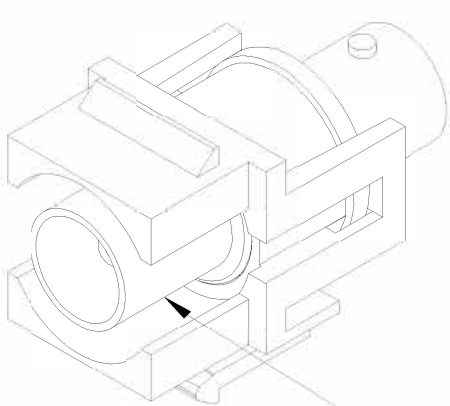

KEYSTONE INSERT

Zinc & Nickel plated

Fireproof ABS UL-94V0

DRAW NO:		ITEM NO:	BN1717001
	APPR	CUSTOMER:	
UNIT: m/m	DESIGN	DATE:	
SCALE:	Ref. NO:	TOLERANCE:	X ± 1 · X ± 0.2 · XX ± 0.15