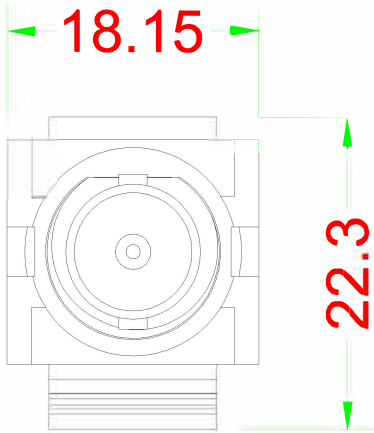

KEYSTONE INSERT

Zinc & Nickel plated

Fireproof ABS UL-94V0

DRAW NO:		ITEM NO:	BN1717001
	APPR	CUSTOMER:	
UNIT: m/m	DESIGN	DATE:	
SCALE:	Ref. NO:	TOLERANCE:	X ± 1 · X ± 0.2 · XX ± 0.15