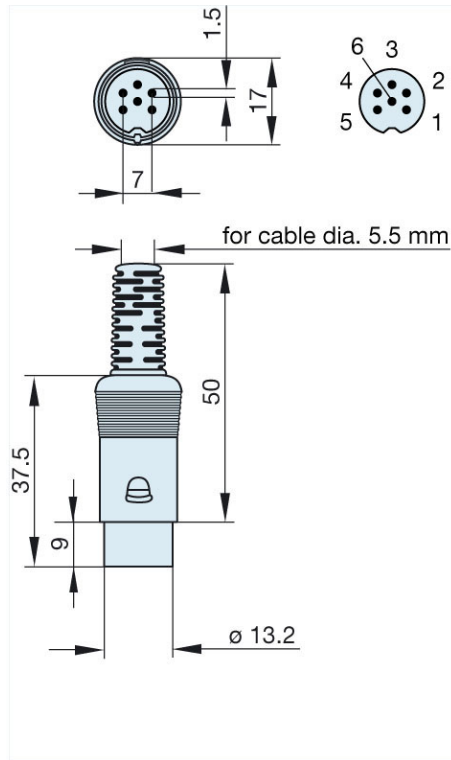

Picture
Drawing

Belden Deutschland GmbH
Im Gewerbepark 2
58579 Schalksmühle
Germany
Phone: +49 7127/14-1806
E-Mail: icos-sales@belden.com

The information published in the websites has been compiled as carefully as possible. It is subject to alteration without notice in technical as well as in price-related/commercial respect. The complete information and data were available on user documentation. Mandatory information can only be obtained by a concrete query.