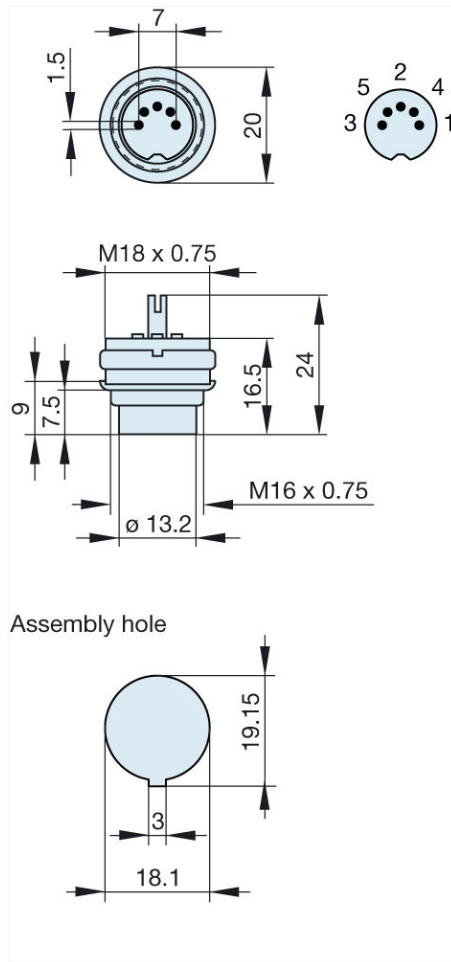

Picture
Drawing

Belden Deutschland GmbH
Im Gewerbepark 2
58579 Schalksmühle
Germany
Phone: +49 7127/14-1806
E-Mail: icos-sales@belden.com

The information published in the websites has been compiled as carefully as possible. It is subject to alteration without notice in technical as well as in price-related/commercial respect.