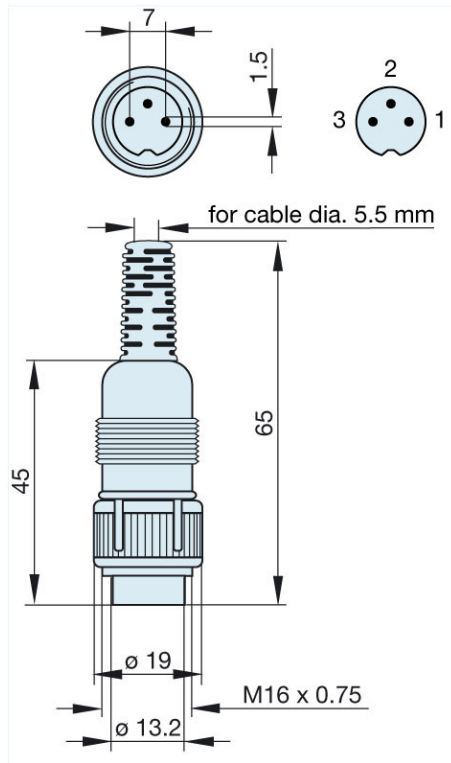

Picture
Drawing

Belden Deutschland GmbH
Im Gewerbepark 2
58579 Schalksmühle
Germany
Phone: +49 7127/14-1806
E-Mail: icos-sales@belden.com

The information published in the websites has been compiled as carefully as possible. It is subject to alteration without notice in technical as well as in price-related/commercial respect. The complete information and data were available on user documentation. Mandatory information can only be obtained by a concrete query.