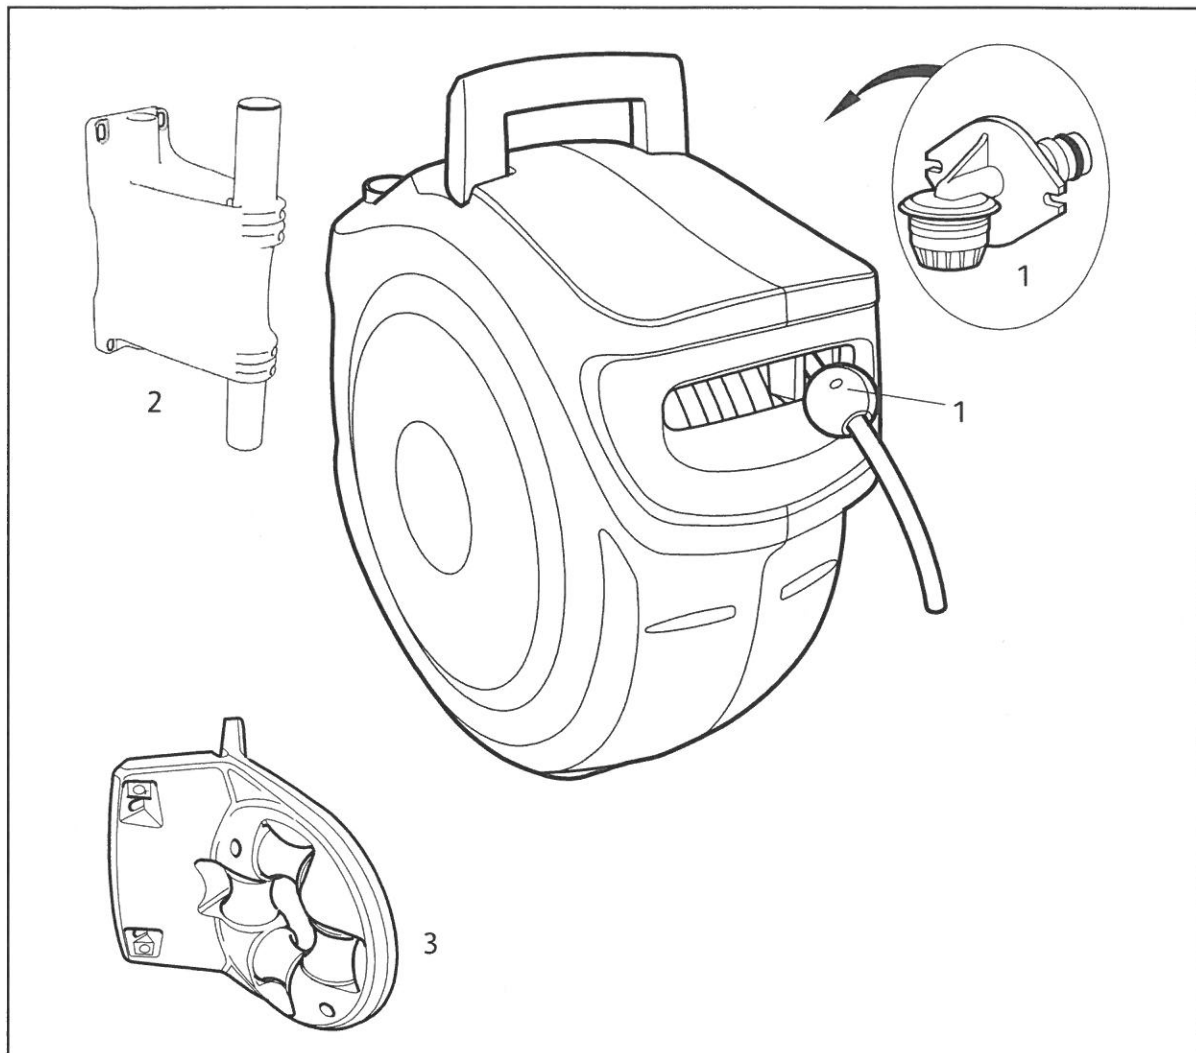

# 20m Auto Reel 25m Auto Reel 30m Auto Reel

2401

2402

2403

## Spares Part Numbers

	Description	Part No.
1	Auto Reel Annual Service Kit Contains replacement inlet assembly, new ball stop, and silicone grease to lubricate inlet prior to replacement.	Z71022
2	Wall Bracket	Z71028
3	Hose Guide	2392