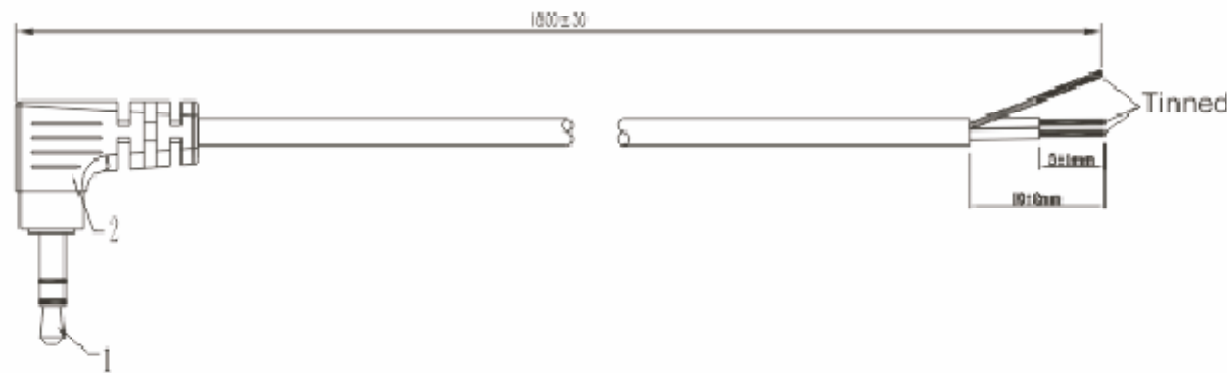

Datenblatt

Construction

Wiring method

2		Molding(90°)	1PC	PVC	Black
1		3.5ST Plug	1PC		Nickel-plated
ITEM	DRAWING No.	DESCRIPTION	QTY.	Material	Remark