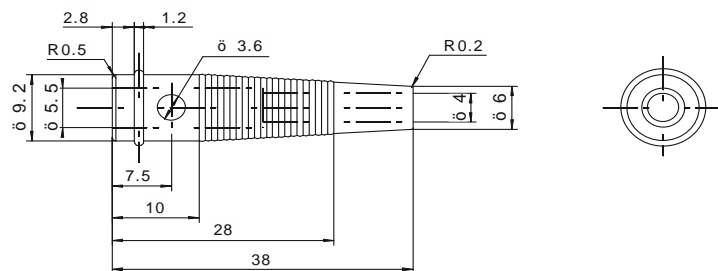

Datenblatt

BRASS /NICKEL PLATED

PVC