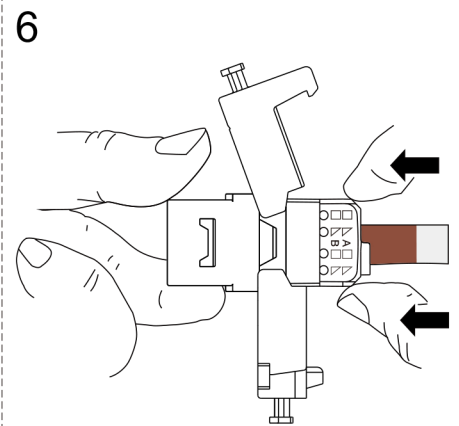

## Legend

W White  
G Green  
O Orange  
BL Blue  
BR Brown

1	2	3	4	5	6	7	8
W-G	G	W-O	BL	W-BL	O	W-BR	BR

Designation T568A

1	2	3	4	5	6	7	8
W-O	O	W-G	BL	W-BL	G	W-BR	BR

Designation T568B

	Solid	Stranded	Cable (O.D.)
C6A	23~26AWG	23~26AWG	5.5~9.0mm
C8	22~24AWG	22~24AWG	5.5~9.0mm

Optional ETC(Easy Tool to Crimp) Tool

•The mated plug should comply with FCC Part 68 Subpart F rules and IEC 60603-7.