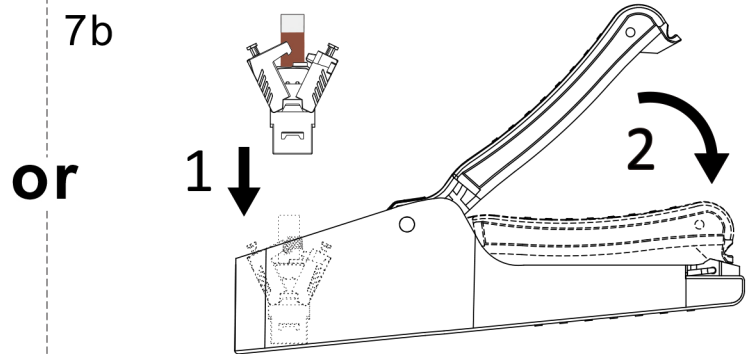

## Legend

W White  
G Green  
O Orange  
BL Blue  
BR Brown

1	2	3	4	5	6	7	8
W-G	G	W-O	BL	W-BL	O	W-BR	BR

Designation T568A

1	2	3	4	5	6	7	8
W-O	O	W-G	BL	W-BL	G	W-BR	BR

Designation T568B

	Solid	Stranded	Cable (O.D.)
C6A	23~26AWG	23~26AWG	5.5~9.0mm
C8	22~24AWG	22~24AWG	5.5~9.0mm

Optional ETC(Easy Tool to Crimp) Tool

•The mated plug should comply with FCC Part 68 Subpart F rules and IEC 60603-7.