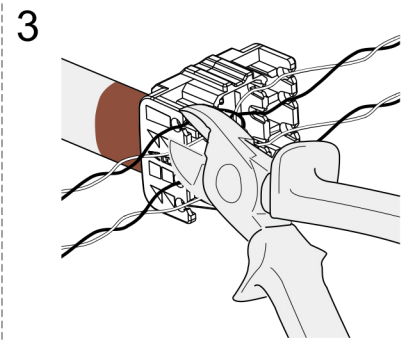

## Legend

W White  
G Green  
O Orange  
BL Blue  
BR Brown

1	2	3	4	5	6	7	8
W-G	G	W-O	BL	W-BL	O	W-BR	BR

Designation T568A

1	2	3	4	5	6	7	8
W-O	O	W-G	BL	W-BL	G	W-BR	BR

Designation T568B

	Solid	Stranded	Cable (O.D.)
C6A	23~26AWG	23~26AWG	5.5~9.0mm
C8	22~24AWG	22~24AWG	5.5~9.0mm

Optional ETC(Easy Tool to Crimp) Tool

•The mated plug should comply with FCC Part 68 Subpart F rules and IEC 60603-7.