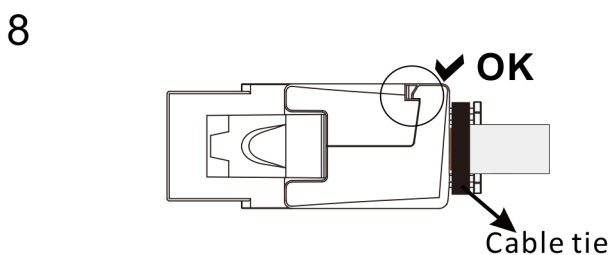

## Legend

W White  
G Green  
O Orange  
BL Blue  
BR Brown

1	2	3	4	5	6	7	8
W-G	G	W-O	BL	W-BL	O	W-BR	BR

Designation T568A

1	2	3	4	5	6	7	8
W-O	O	W-G	BL	W-BL	G	W-BR	BR

Designation T568B

	Solid	Stranded	Cable (O.D.)
C6A	23~26AWG	23~26AWG	5.5~9.0mm
C8	22~24AWG	22~24AWG	5.5~9.0mm

Optional ETC(Easy Tool to Crimp) Tool

•The mated plug should comply with FCC Part 68 Subpart F rules and IEC 60603-7.