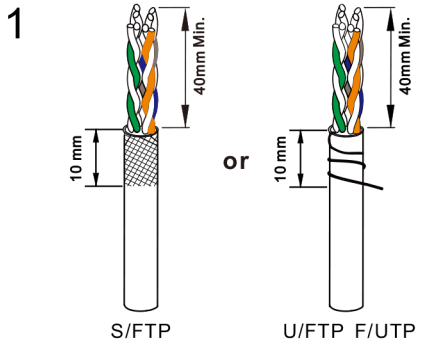

## Legend

W White  
G Green  
O Orange  
BL Blue  
BR Brown

1	2	3	4	5	6	7	8
W-G	G	W-O	BL	W-BL	O	W-BR	BR

Designation T568A

1	2	3	4	5	6	7	8
W-O	O	W-G	BL	W-BL	G	W-BR	BR

Designation T568B

	Solid	Stranded	Cable (O.D.)
C6A	23~26AWG	23~26AWG	5.5~9.0mm
C8	22~24AWG	22~24AWG	5.5~9.0mm

Optional ETC(Easy Tool to Crimp) Tool

•The mated plug should comply with FCC Part 68 Subpart F rules and IEC 60603-7.