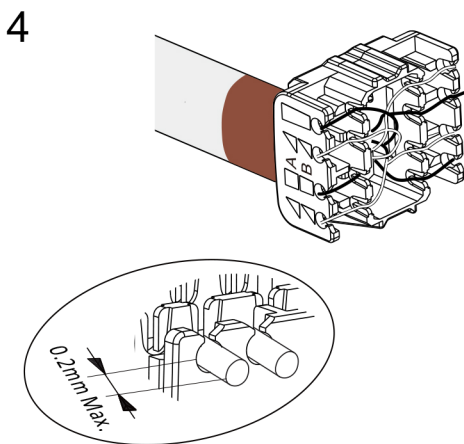

## Legend

W White  
G Green  
O Orange  
BL Blue  
BR Brown

1	2	3	4	5	6	7	8
W-G	G	W-O	BL	W-BL	O	W-BR	BR

Designation T568A

1	2	3	4	5	6	7	8
W-O	O	W-G	BL	W-BL	G	W-BR	BR

Designation T568B

	Solid	Stranded	Cable (O.D.)
C6A	23~26AWG	23~26AWG	5.5~9.0mm
C8	22~24AWG	22~24AWG	5.5~9.0mm

Optional ETC(Easy Tool to Crimp) Tool

•The mated plug should comply with FCC Part 68 Subpart F rules and IEC 60603-7.