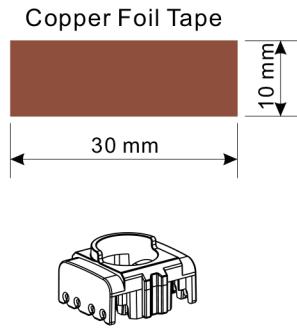

## Legend

W White  
G Green  
O Orange  
BL Blue  
BR Brown

1	2	3	4	5	6	7	8
W-G	G	W-O	BL	W-BL	O	W-BR	BR

Designation T568A

1	2	3	4	5	6	7	8
W-O	O	W-G	BL	W-BL	G	W-BR	BR

Designation T568B

	Solid	Stranded	Cable (O.D.)
C6A	23~26AWG	23~26AWG	5.5~9.0mm
C8	22~24AWG	22~24AWG	5.5~9.0mm

Optional ETC(Easy Tool to Crimp) Tool

•The mated plug should comply with FCC Part 68 Subpart F rules and IEC 60603-7.