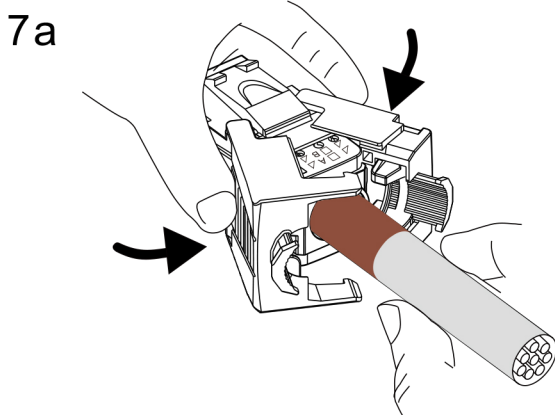

## Legend

W White  
G Green  
O Orange  
BL Blue  
BR Brown

1	2	3	4	5	6	7	8
W-G	G	W-O	BL	W-BL	O	W-BR	BR

Designation T568A

1	2	3	4	5	6	7	8
W-O	O	W-G	BL	W-BL	G	W-BR	BR

Designation T568B

	Solid	Stranded	Cable (O.D.)
C6A	23~26AWG	23~26AWG	5.5~9.0mm
C8	22~24AWG	22~24AWG	5.5~9.0mm

Optional ETC(Easy Tool to Crimp) Tool

•The mated plug should comply with FCC Part 68 Subpart F rules and IEC 60603-7.