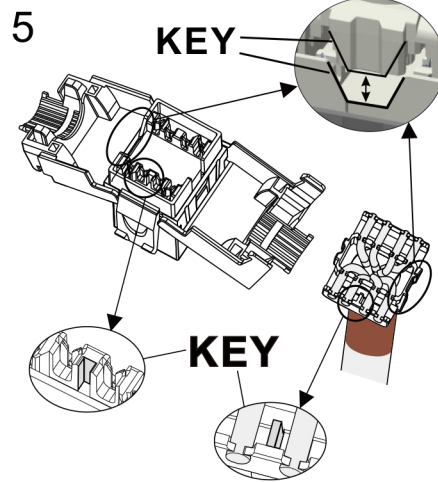

## Legend

W White  
G Green  
O Orange  
BL Blue  
BR Brown

1	2	3	4	5	6	7	8
W-G	G	W-O	BL	W-BL	O	W-BR	BR

Designation T568A

1	2	3	4	5	6	7	8
W-O	O	W-G	BL	W-BL	G	W-BR	BR

Designation T568B

	Solid	Stranded	Cable (O.D.)
C6A	23~26AWG	23~26AWG	5.5~9.0mm
C8	22~24AWG	22~24AWG	5.5~9.0mm

Optional ETC(Easy Tool to Crimp) Tool

•The mated plug should comply with FCC Part 68 Subpart F rules and IEC 60603-7.