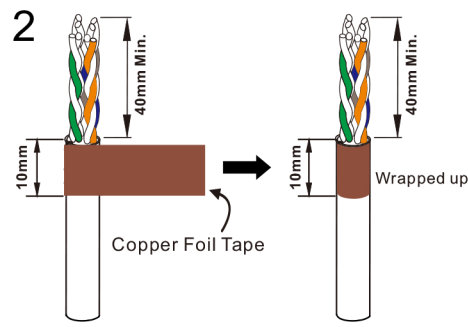

## Legend

W White  
G Green  
O Orange  
BL Blue  
BR Brown

1	2	3	4	5	6	7	8
W-G	G	W-O	BL	W-BL	O	W-BR	BR

Designation T568A

1	2	3	4	5	6	7	8
W-O	O	W-G	BL	W-BL	G	W-BR	BR

Designation T568B

	Solid	Stranded	Cable (O.D.)
C6A	23~26AWG	23~26AWG	5.5~9.0mm
C8	22~24AWG	22~24AWG	5.5~9.0mm

Optional ETC(Easy Tool to Crimp) Tool

•The mated plug should comply with FCC Part 68 Subpart F rules and IEC 60603-7.