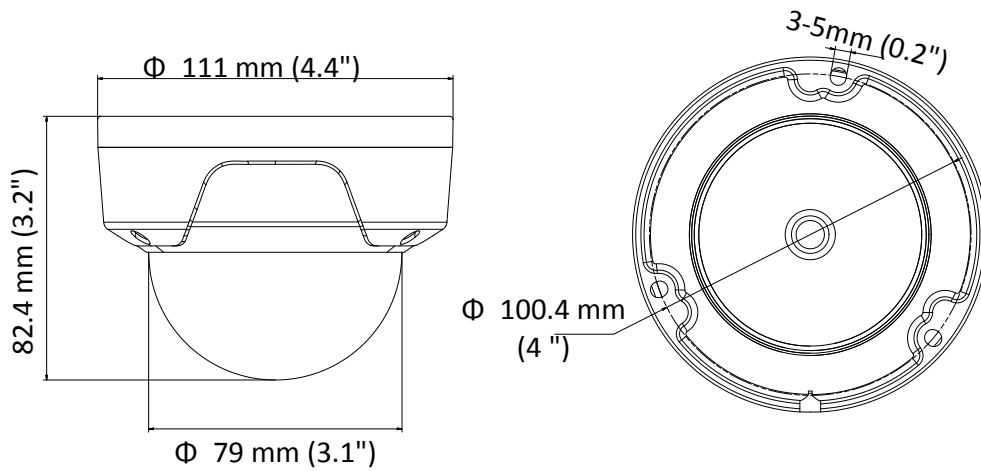

Simultaneous Live View	Up to 6 channels
User/Host	Up to 32 users 3 levels: Administrator, Operator and User
Client	iVMS-4200, Hik-Connect, iVMS-5200
Web Browser	IE8+, Chrome 31.0-44, Firefox 30.0-51, Safari 8.0+
<b>Interface</b>	
Communication Interface	1 RJ45 10M/100M self-adaptive Ethernet port
Reset Button	Yes
<b>General</b>	
Operating Conditions	-30 °C to 50 °C (-22 °F to 122 °F), humidity: 95% or less (non-condensing)
Power Supply	12 VDC ± 25%, 5.5 mm coaxial power plug PoE (802.3af, class 3)
Power Consumption and Current	12 VDC, 0.5 A, Max: 5.5 W PoE: (802.3af, 36 V to 57 V), 0.2 A to 0.1 A, Max: 7 W
Ingress Protection	IP67, IK10
Material	Without -M model: Bubble: plastic, front cover: plastic, bottom base: metal -M model: Bubble: plastic, front cover: metal, bottom base: metal
Dimensions	Camera: Ø 111 mm × 82.4 mm (Ø 4.4" × 3.2") With package: 134 mm × 134 mm × 108 mm (5.3" × 5.3" × 4.3")
Weight	Without -M model: Camera: approx. 410 g (0.9 lb.) With package: approx. 610 g (1.3 lb.) -M model: Camera: approx. 455 g (1 lb.) With package: approx. 655 g (1.4 lb.)

## Dimension