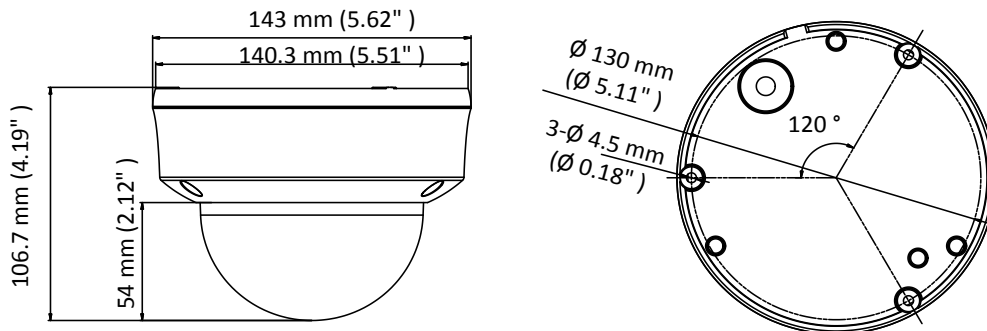

Order Model

HWT-D340-VF

Dimension