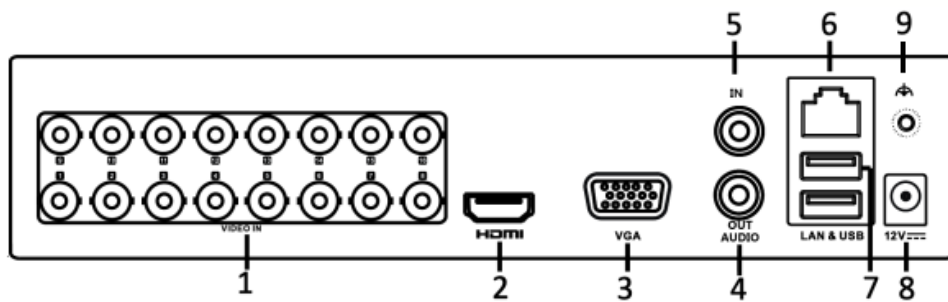

Dimensions

NOTE

The rear panel of HWD-5104/5108M provides 4/8 video input interfaces.

Index	Description	Index	Description
1	VIDEO IN	6	LAN Network Interface
2	HDMI Interface	7	USB Interfaces
3	VGA Interface	8	GND
4	AUDIO OUT, RCA Connector	9	12 VDC Power Input
5	AUDIO IN, RCA Connector