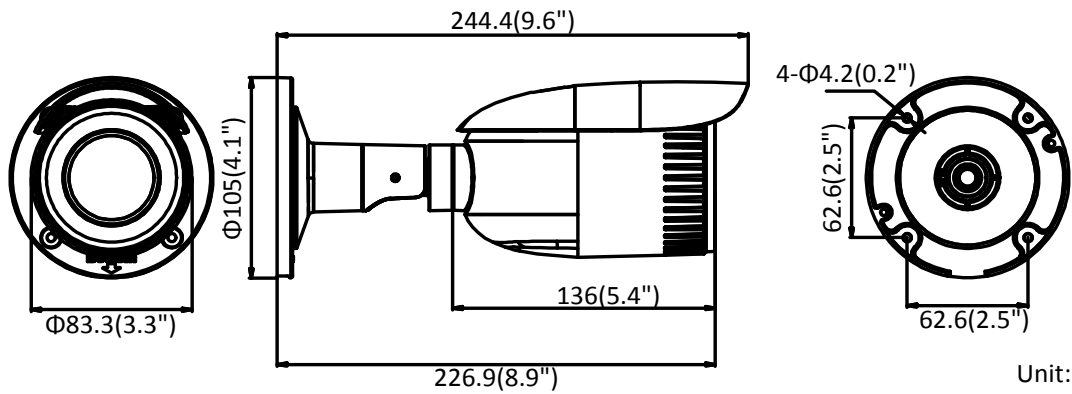

	802.1X, QoS, IPv6, UDP, Bonjour
General Function	One-key reset, anti-flicker, heartbeat, mirror, password protection, privacy mask, watermark
API	ONVIF (PROFILE S, PROFILE G), ISAPI
Simultaneous Live View	Up to 6 channels
User/Host	Up to 32 users 3 levels: Administrator, Operator and User
Client	iVMS-4200, iVMS-4500, iVMS-5200
Web Browser	IE8+, Chrome 31.0-44, Firefox 30.0-51, Safari 8.0+
Interface	
Communication Interface	1 RJ45 10M/100M self-adaptive Ethernet port
Video Output (Without -Z)	1Vp-p composite output (75 Ω/BNC)
Reset Button	Yes
General	
Operating Conditions	-30 °C to 60 °C (-22 °F to 140 °F), humidity: 95% or less (non-condensing)
Power Supply	12 VDC ± 25%, 5.5 mm coaxial power plug PoE (802.3af, class 3)
Power Consumption and Current	-Z: 12 VDC, 0.9 A, max. 11 W; PoE: (802.3af, 36 V to 57 V), 0.4 A to 0.2 A, max. 12.9 W -V: 12 VDC, 0.6 A, max. 7 W; PoE: (802.3af, 36 V to 57 V), 0.3 A to 0.1 A, max. 9 W
Protection Level	IP67
Material	Metal
Dimensions	Φ 105 mm × 244.4 mm (Φ 4.1" × 9.6")
Weight	Camera: approx. 1015 g (2.2 lb.) With package: approx. 1540 g (3.4 lb.)

Available Models

HWI-B620H-V (2.8 mm to 12 mm), HWI-B620H-Z (2.8 mm to 12 mm)

Dimension

Unit: mm

Accessory

DS-1260ZJ

Distributed by

HIKVISION[®] HiWatch Series